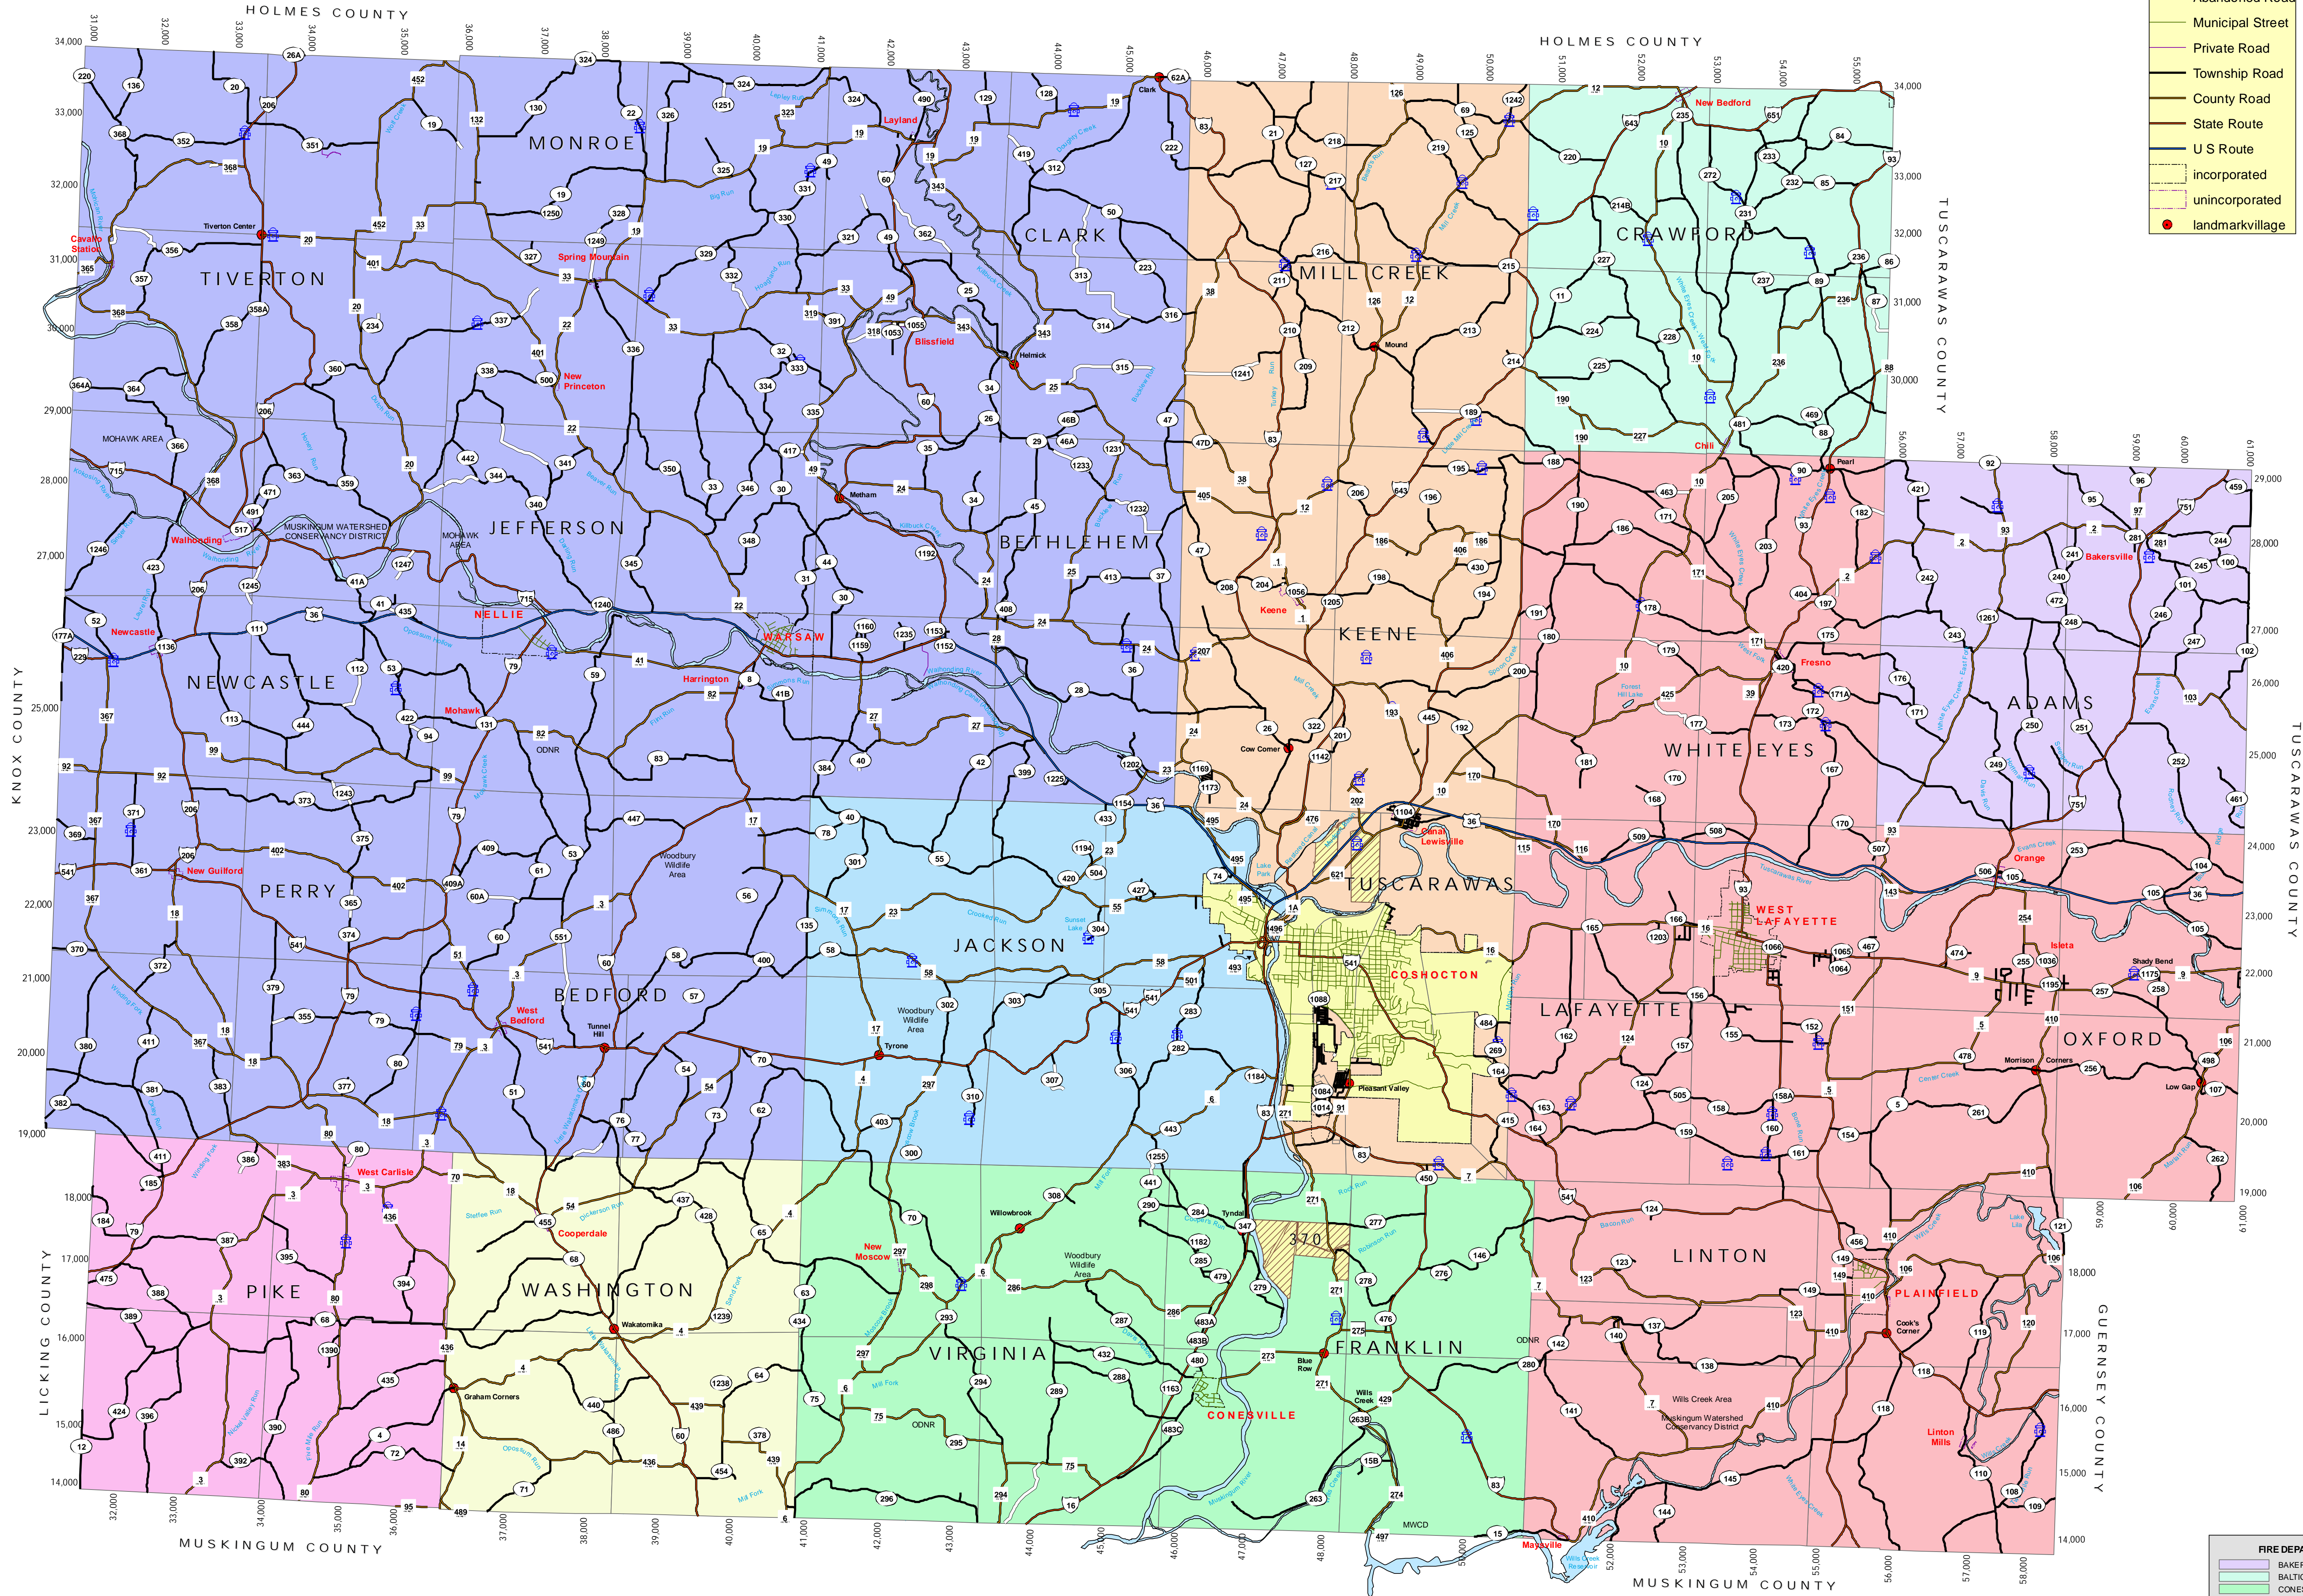

COSHOCTON COUNTY FIRE BOX MAP

1 inch equals 1 mile

Legend

- Dry hydrant
- Abandoned Road
- Municipal Street
- Private Road
- Township Road
- County Road
- State Route
- U S Route
- incorporated
- unincorporated
- landmark village

FIRE DEPARTMENT LEGEND

- BAKERSVILLE FIRE
- BAL TIC FIRE
- CONESVILLE FIRE
- COSHOCTON CITY FIRE
- DRESDEN FIRE
- FRAZESBURG FIRE
- JACKSON TOWNSHIP FIRE DIST
- THREE RIVERS FIRE DISTRICT
- WALHONDING VALLEY FIRE DISTRICT
- WEST LAFAYETTE FIRE