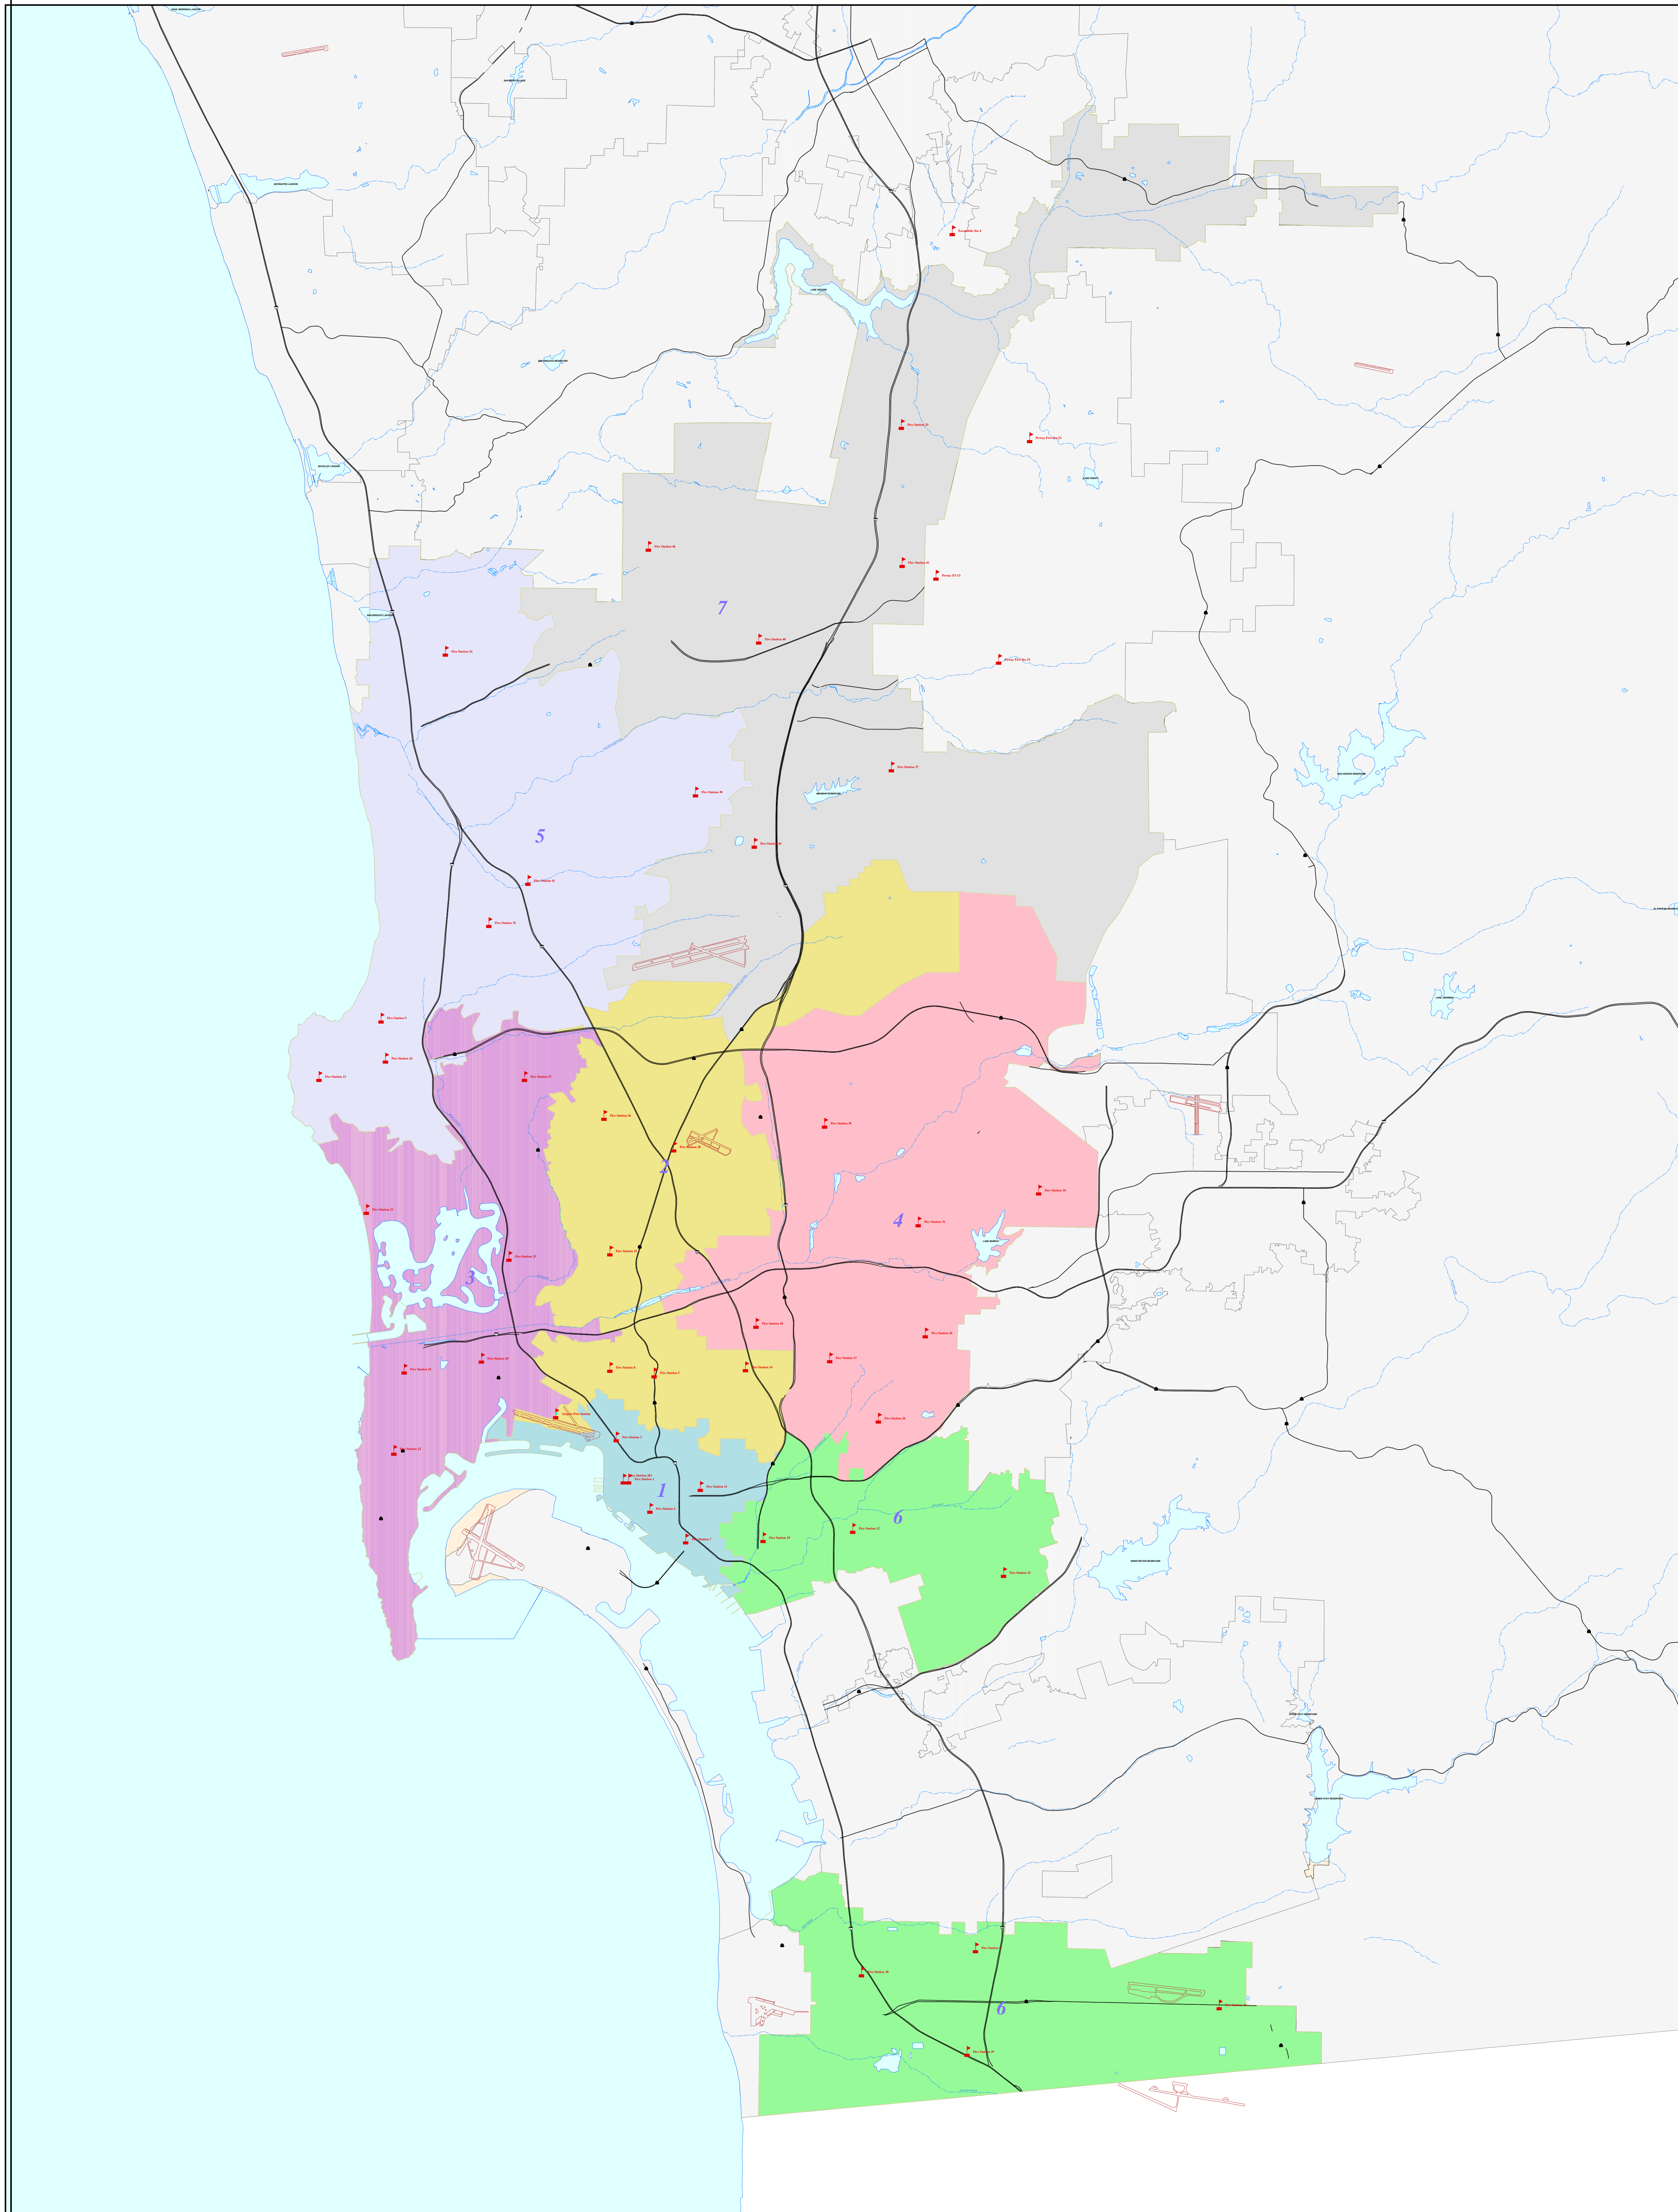

San Diego Fire-Rescue Battalion Districts

Legend

Fire Station

Battalion District

- 1
- 2
- 3
- 4
- 5
- 6
- 7

Scale:

1 inch equals 1 miles

Created by:
San Diego Fire-Rescue
Response Planning

March 22, 2004

Vicinity Map