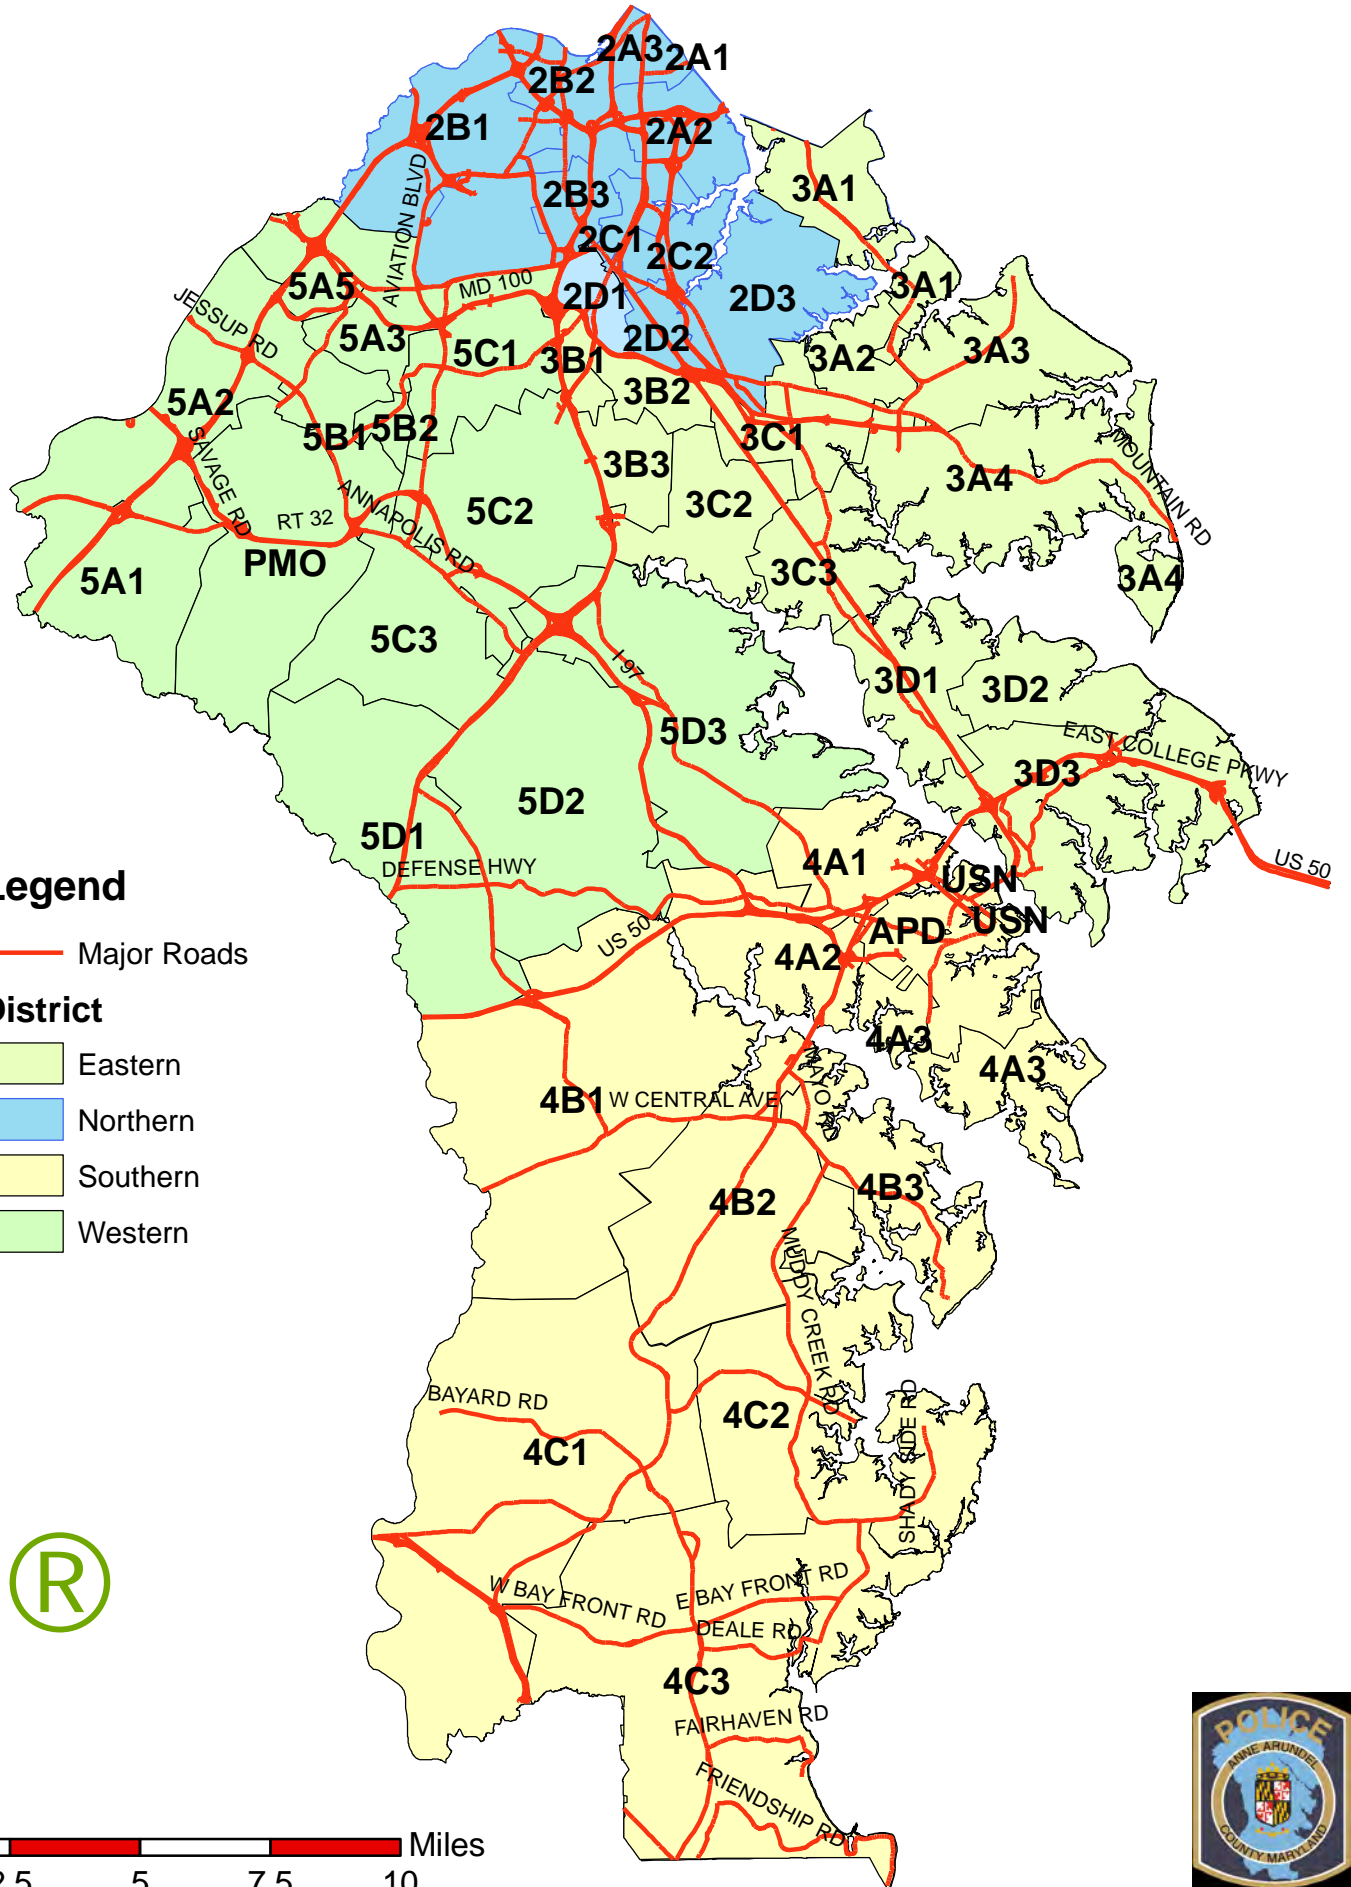

# Patrol District and Beat Deployment Map

## Legend

— Major Roads

## District

- Eastern
- Northern
- Southern
- Western