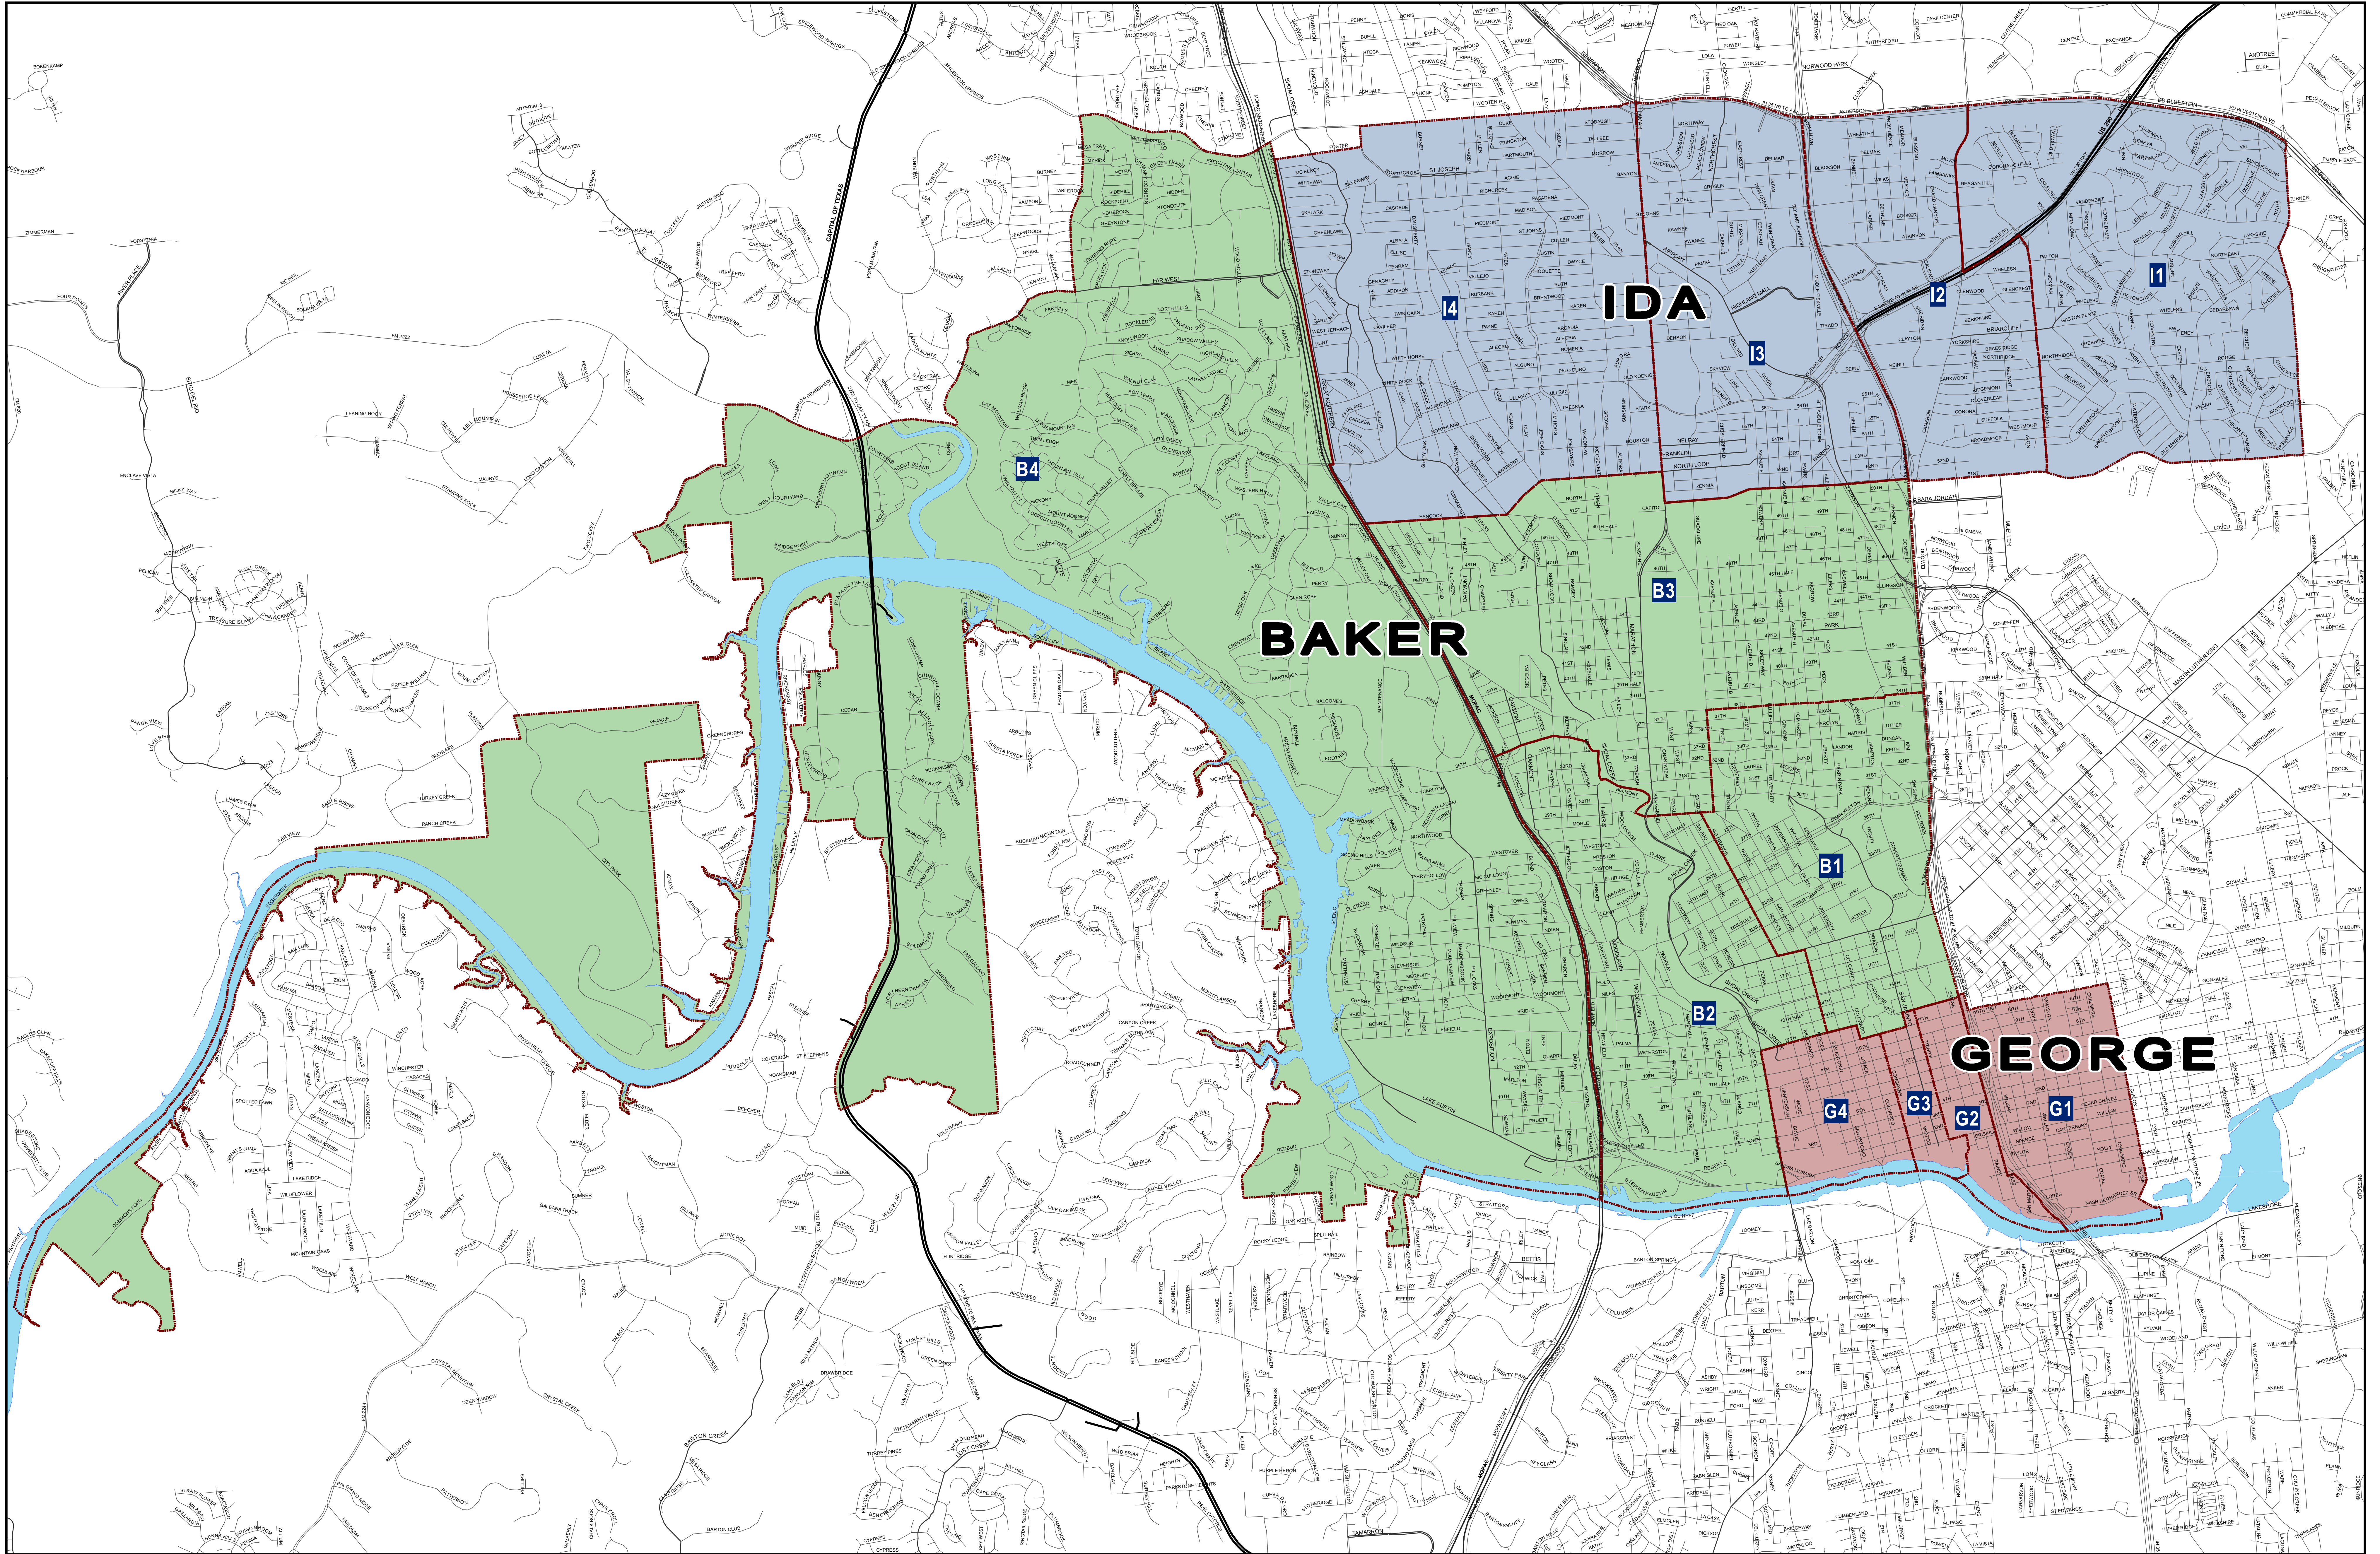

# Region I: Baker, George, Ida 2011

**Legend**

Streets, Roads	EXPY	Region_1 DISTRICTS	Districts
Streets	BLVD	IDA	
HWY	Lakes	BAKER	
		GEORGE	

This map was created using ESRI ArcInfo 9.3.1  
 Printed/Exported Date: Tuesday, December 14, 2010  
 Operator: ap4204  
 Layer sources provided by City of Austin Cooperate GIS and their partners. Additional information supplied by the Austin Police Department.

This map was produced by the Crime Analysis Unit of the Austin Police Department for the sole purpose of the geographic display of crime. No warranty is made with regards to its accuracy or completeness.