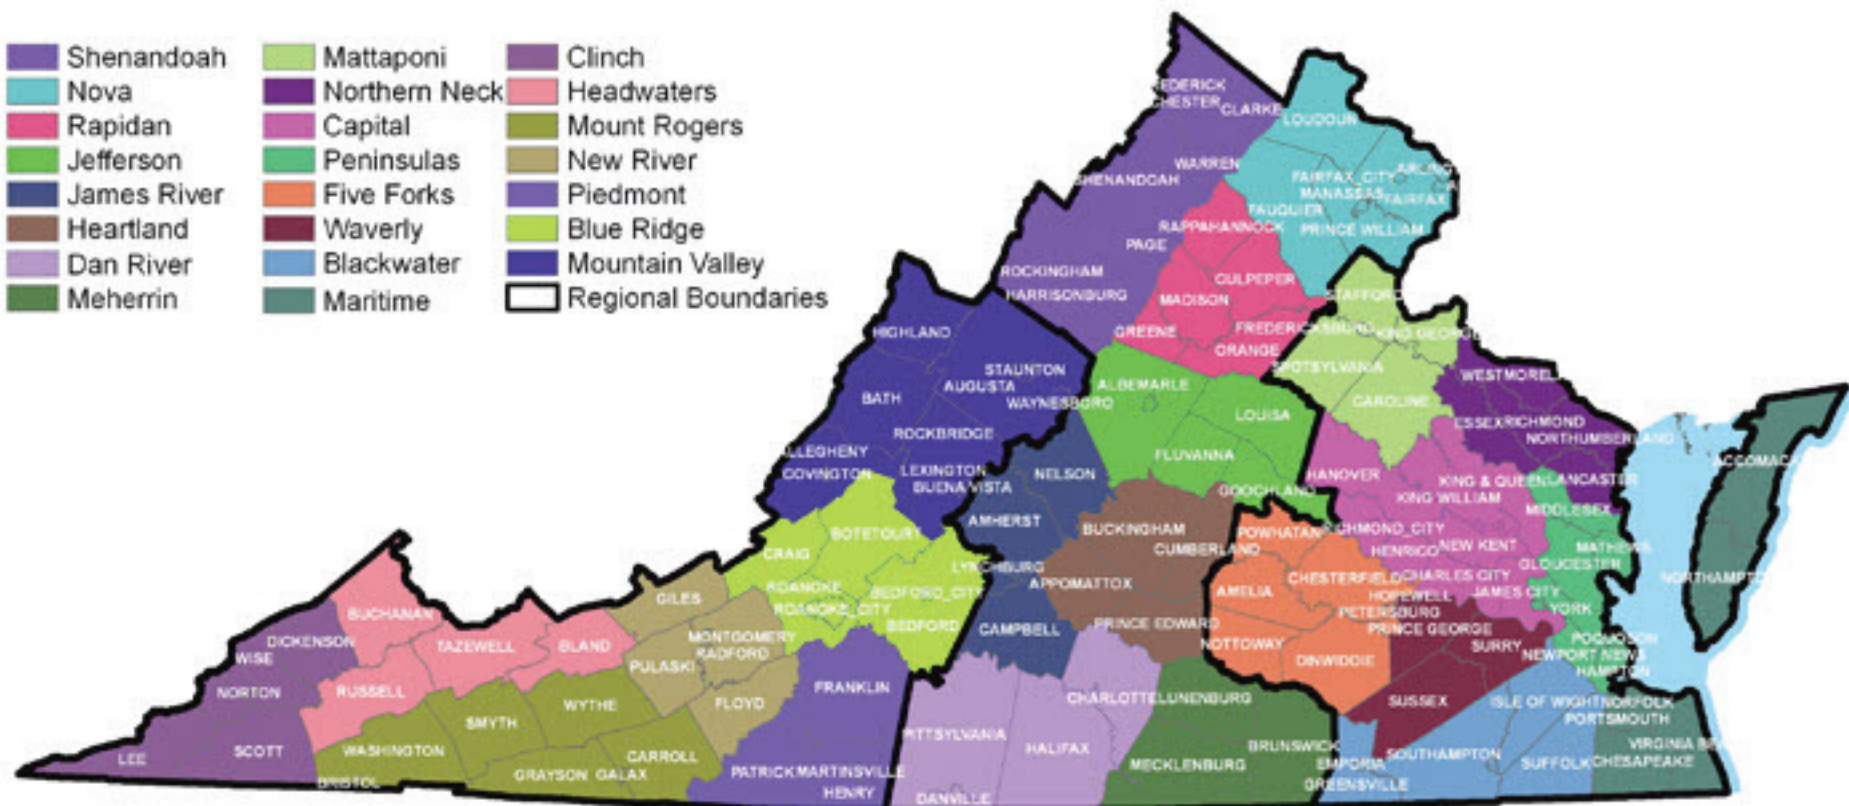

VDOF Service Areas

- | | | |
|--|---|---|
|  Shenandoah |  Mattaponi |  Clinch |
|  Nova |  Northern Neck |  Headwaters |
|  Rapidan |  Capital |  Mount Rogers |
|  Jefferson |  Peninsulas |  New River |
|  James River |  Five Forks |  Piedmont |
|  Heartland |  Waverly |  Blue Ridge |
|  Dan River |  Blackwater |  Mountain Valley |
|  Meherrin |  Maritime |  Regional Boundaries |

Western Region

Central Region

Eastern Region