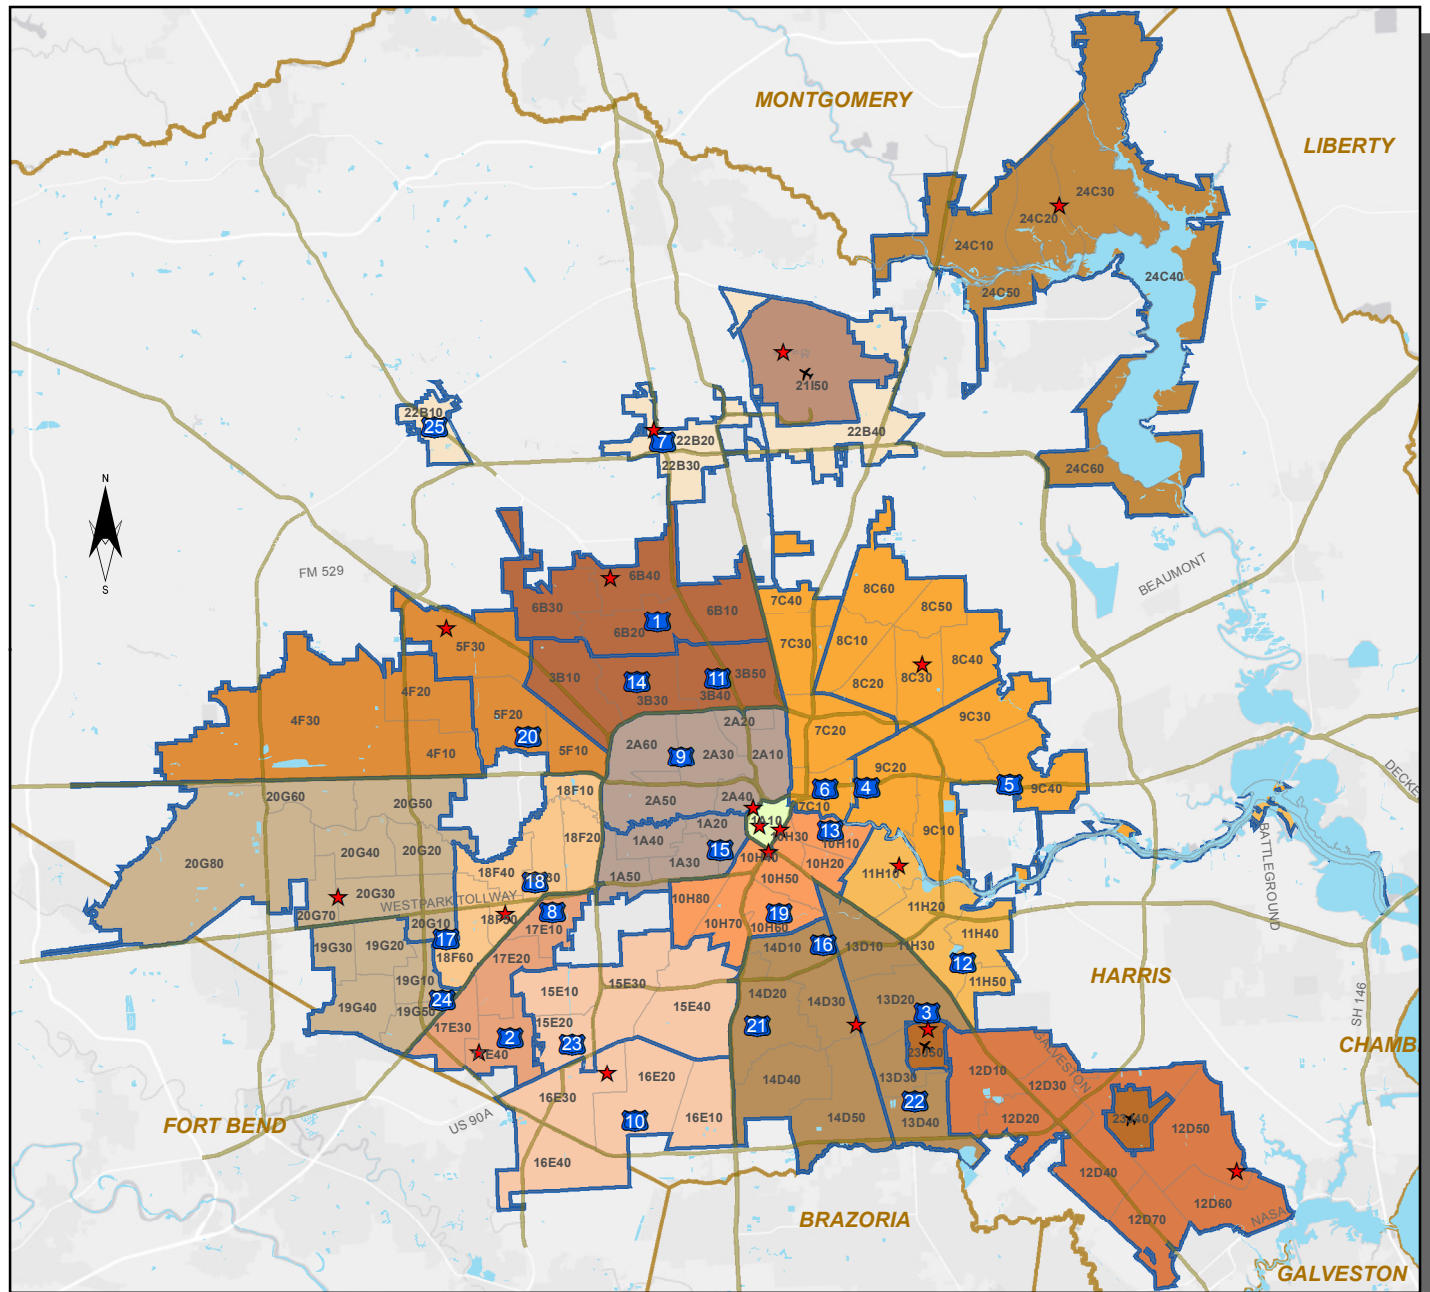

- ★ Stations 🚓 Store Fronts 🗺 Beats 🏘 Districts

Store Fronts

- | | | | |
|---|---|--|---|
| 1, Acres Homes - 6719 West Montgomery 77081 | 7, Greenspoint - 105 Greenspoint Mall 77060 | 14, Near North - 1335 West 43rd 77016 | 21, Sunnyside - 3511 Reed Road 77051 |
| 2, Braeburn - 7576 West Bellfort 77071 | 8, Gulfton - 5980 Renwick #A 77081 | 15, Neartown (Montrose) - 802 Westheimer 77006 | 22, Telephone Road - 10201 Telephone Road 77075 |
| 3, Broadway Square - 8751 Broadway 77061 | 9, Heights - 1127 North Shepherd 77009 | 16, Palm Center - 5330 Griggs #A-101 77021 | 23, Westbury - 5600 South Willow #116 77035 |
| 4, Denver Harbor - 6402 Market 77020 | 10, Hiram Clarke - 4363 West Fuqua 77053 | 17, Ranchester - 9160 Bellaire Boulevard # F 77036 | 24, Westwood - 9700 Bissonnet #1740-W 77036 |
| 5, East Freeway - 12001 East Freeway 77015 | 11, Independence Heights - 803 Crosstimbers 77022 | 18, Richmond - 6310 Richmond Avenue 77057 | |
| 6, Fifth Ward - 4014 Market St 77020 | 12, Leija - 4701 Galveston Road 77017 | 19, Southmore - 3711 Southmore 77004 | |
| | 13, Ripley House (Navigation) - 4410 Navigation 77011 | 20, Spring Branch - 8400 Long Point #A 77055 | |