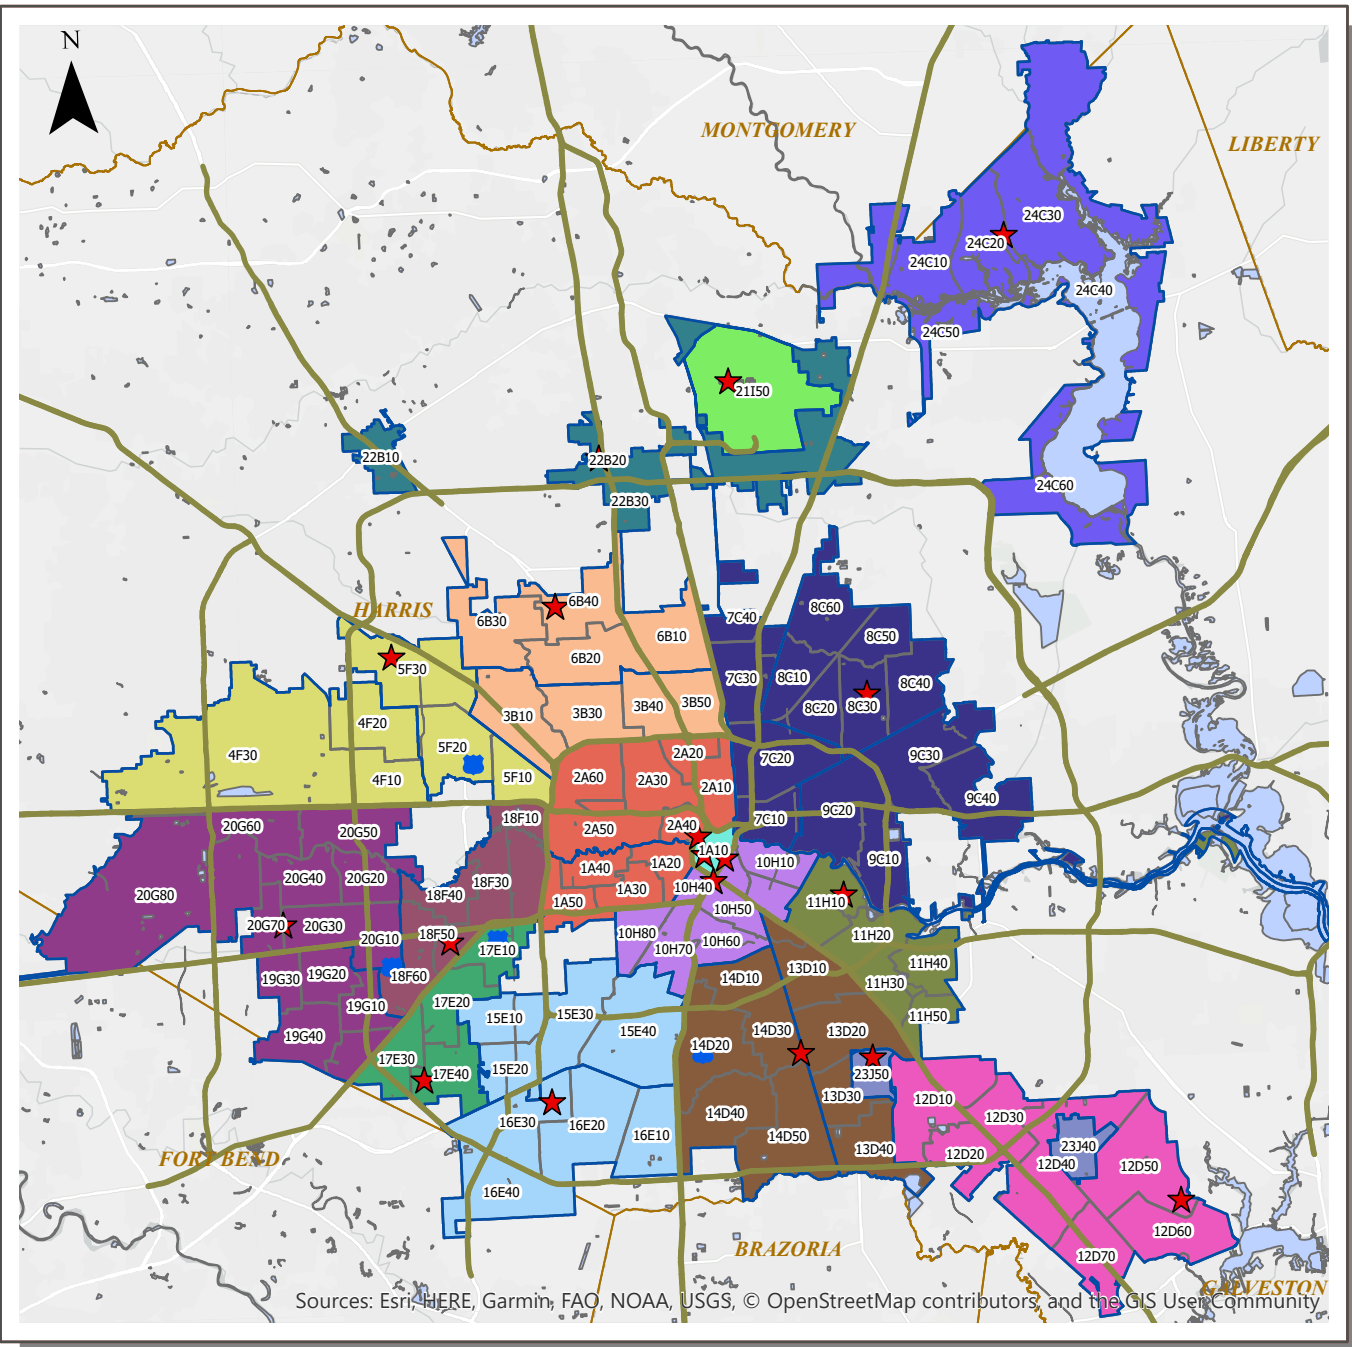

Houston Police Department
Edward A. Thomas Building
1200 Travis

Divisions	
	Airport-Hobby Division - District 23 Hobby/Ellington 7800 Airport Blvd. (713) 845-6800
	Airport-IAH Division - District 21 Bush IAH 3100 Terminal Rd. North (281) 230-6800
	Central Division - District 1, 2 33 Arteasian (713) 247-4400
	Clear Lake Division - District 12 2855 Bay Area Blvd. (832) 395-1777
	Downtown Division - District 1 (1A10) 1900 Rusk St. (832) 394-0000
	Eastside Division - District 11 7525 Sherman (832) 395-1580
	Kingwood Division - District 24 3915 Rustic Woods Dr. (832) 395-1800
	Midwest Division - District 18 7277 Regency Square Blvd. (832) 394-1200
	North Belt Division - District 22 100 Glenborough Dr. (832) 394-4900
	North Division - District 3, 6 9455 W. Montgomery Rd (832) 394-3800
	Northeast Division - District 7, 8, 9 8301 Ley Rd. (832) 395-1500
	Northwest Division - District 4, 5 600 Teague Rd. (832) 394-5500
	South Central Division - District 10 2202 St. Emanuel (832) 394-0300
	South Gessner Division - District 17 8605 Westplace Dr. (832) 394-4700
	Southeast Division - District 13, 14 8300 Mykawa (832) 394-1600
	Southwest Division - District 15, 16 13097 Nitida St. (832) 394-0400
	Westside Division - District 19, 20 3203 S. Dairy Ashford (832) 394-5600

- Stations
- Beats
- Districts
- Store Fronts

- Store Fronts**
- 1. Gulfton - 5980 Renwick #A 77081
 - 2. Ranchester - 9160 Bellaire Boulevard # F 77036
 - 3. Sunnyside - 3511 Reed Road 77051

HPD MAP