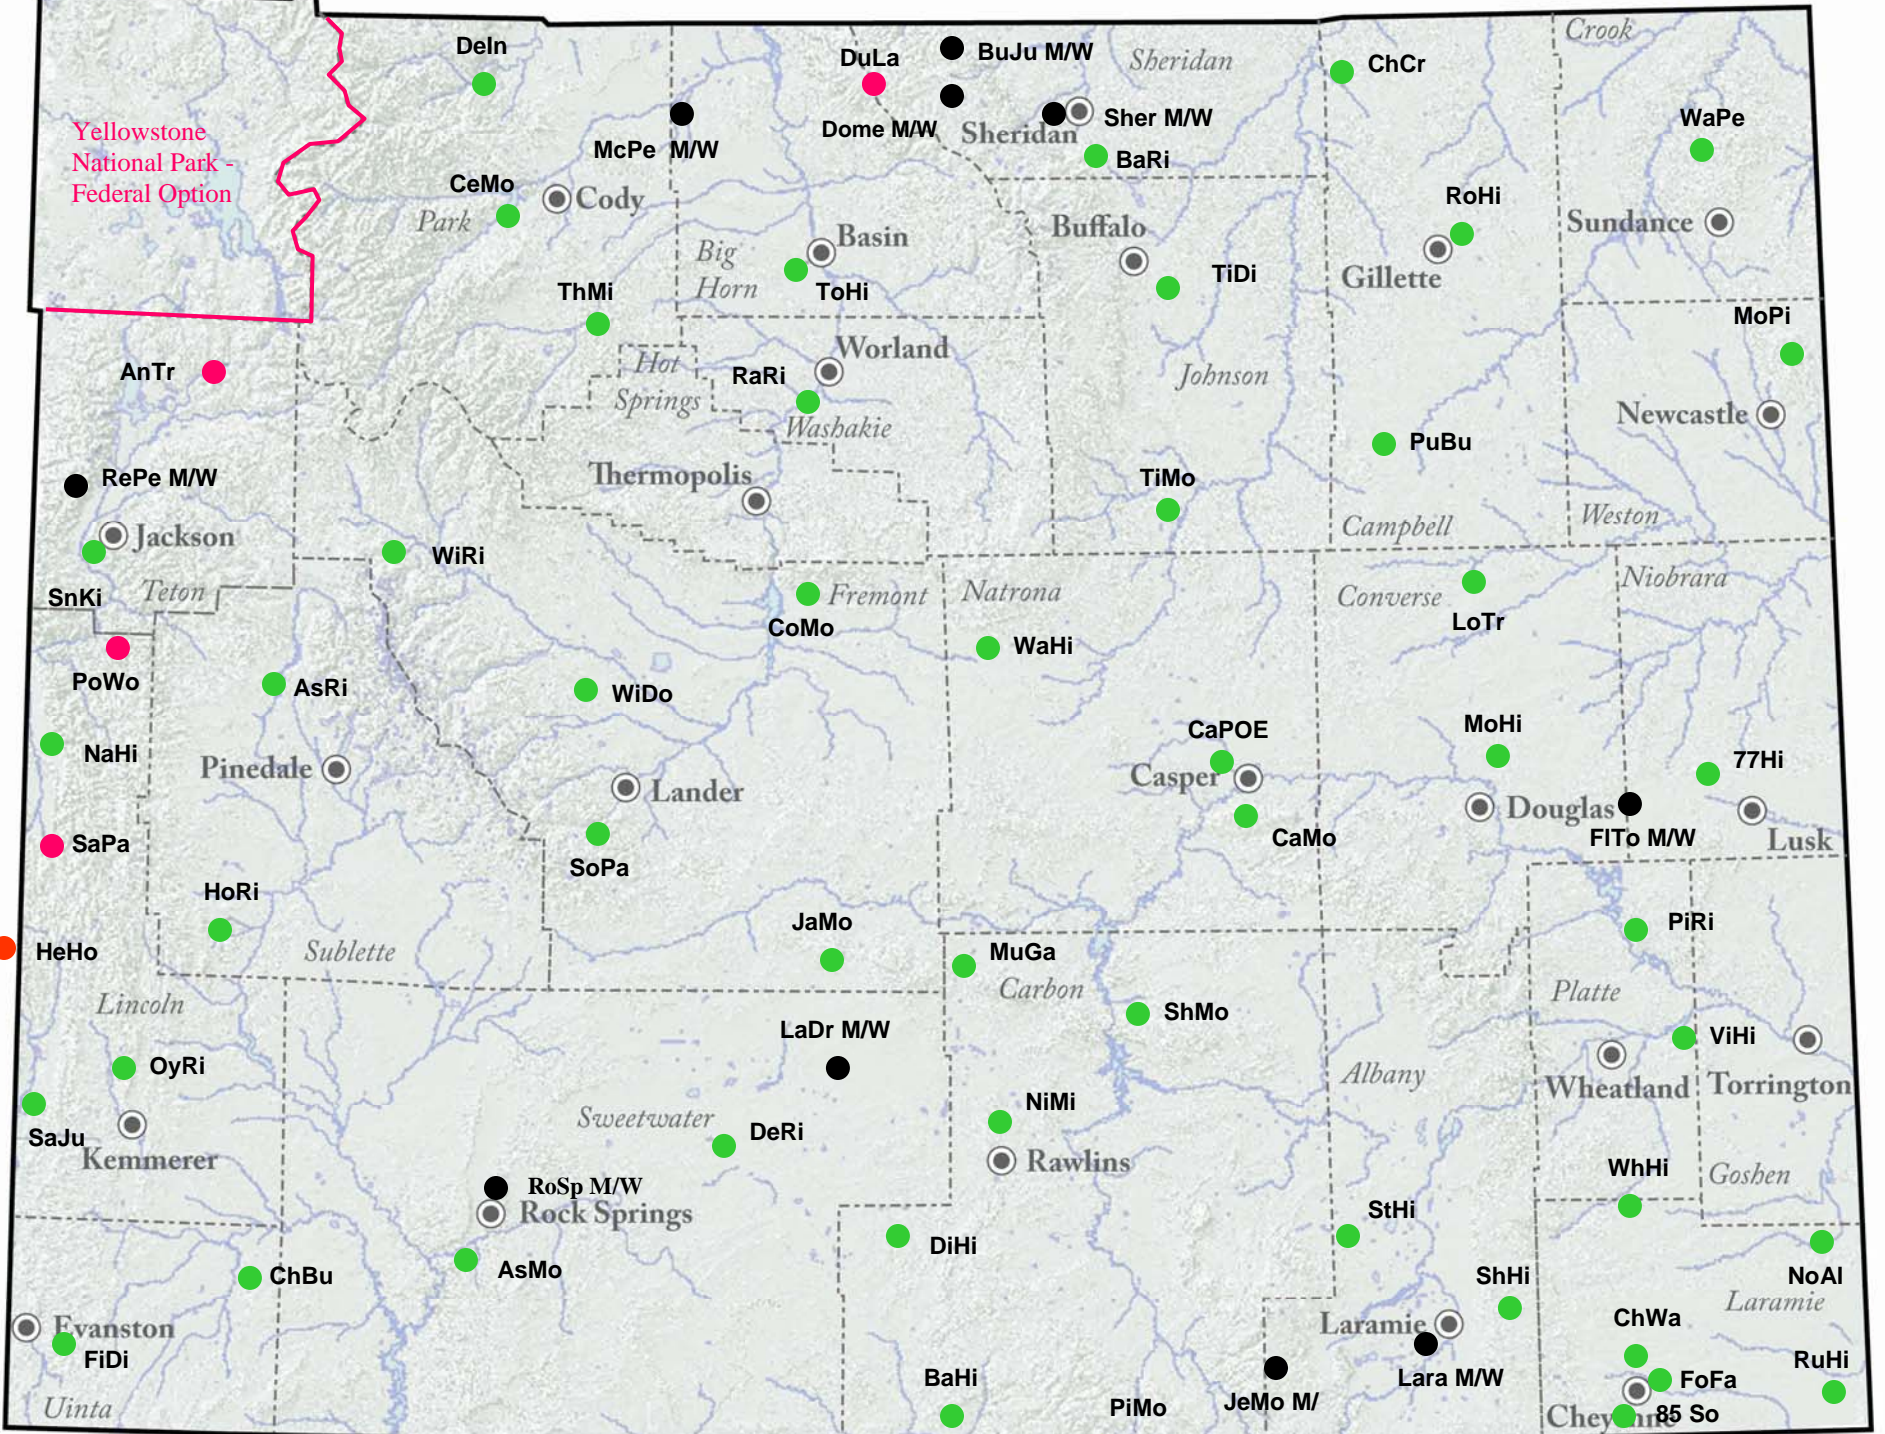

# WyoLink Site Map—July 14, 2010

- In Service
- Under Construction, To be Completed in 2010
- 2010/2011 Completion
- Microwave Only Sites

WyoLink Site Names	Abreviation	WyoLink Site Names	Abreviation
3 Mile	ThMi	Pine Ridge	PiRi
77 Hill	77Hi	Pinkham Mountain	PiMo
85 South	85So	Pow Wow	PoWo
Angles Trailhead	AnTr	Pumpkin Buttes	PuBu
Aspen Mountain	AsMo	Rattlesnake Ridge	RaRi
Aspen Ridge	AsRi	Rozet Hill	RoHi
Baggs Hill	BaHi	Russell Hill	RuHi
Banner Ridge	BaRi	Sage Junction	SaJu
Casper Mountain	CaMo	Salt Pass	SaPa
Casper Port of Entry	CaPo	Sherman Hill	ShHi
Cedar Mountain	CeMo	Shirley Mountain	ShMo
Cheyenne Water Tank	ChWa	Snow King	SnKi
Chicken Creek	ChCr	South Pass	SoPa
Church Buttes	ChBu	Strouss Hill	StHi
Copper Mountain	CoMo	Tisdale Divide	TiDi
Dead Indian	DeIn	Tisdale Mountain	TiMo
Delaney Rim	DeRi	Torchlite Hill	ToHi
Divide Hill	DiHi	Virgin Hill	ViHi
Duncan Lake	DuLa	Waltman Hill	Walt
First Divide	FiDi	Warren Peak	WaPe
Fox Farm	FoFa	Whitcomb Hill	WhHi
Hell Hole	HeHo	Windy Ridge	WiRi
Hogsback Ridge	HoRi	Winkleman Dome	WiDo
Jade Mountain	JaMo	<b>Microwave only</b>	
Jim Creek Hill	JiCr	Burgess Junction	BuJu
Lone Tree	LoTr	Dome Mountain	DoPe
Morton Hill	MoHi	Flat Top	FiTo
Mount Pisgah	MoPi	Jelm Mountain	JeMo
Muddy Gap	MuGa	Laramie WYDOT	Lara
Narrows Hill	NaHi	Latham Draw	LaDr
Nine Mile Hill	NiMi	McCullough Peaks	McPe
North Albin	NoAl	Rendezvous Peak	RePe
Oyster Ridge	OyRi	Sheridan WYDOT	Sher