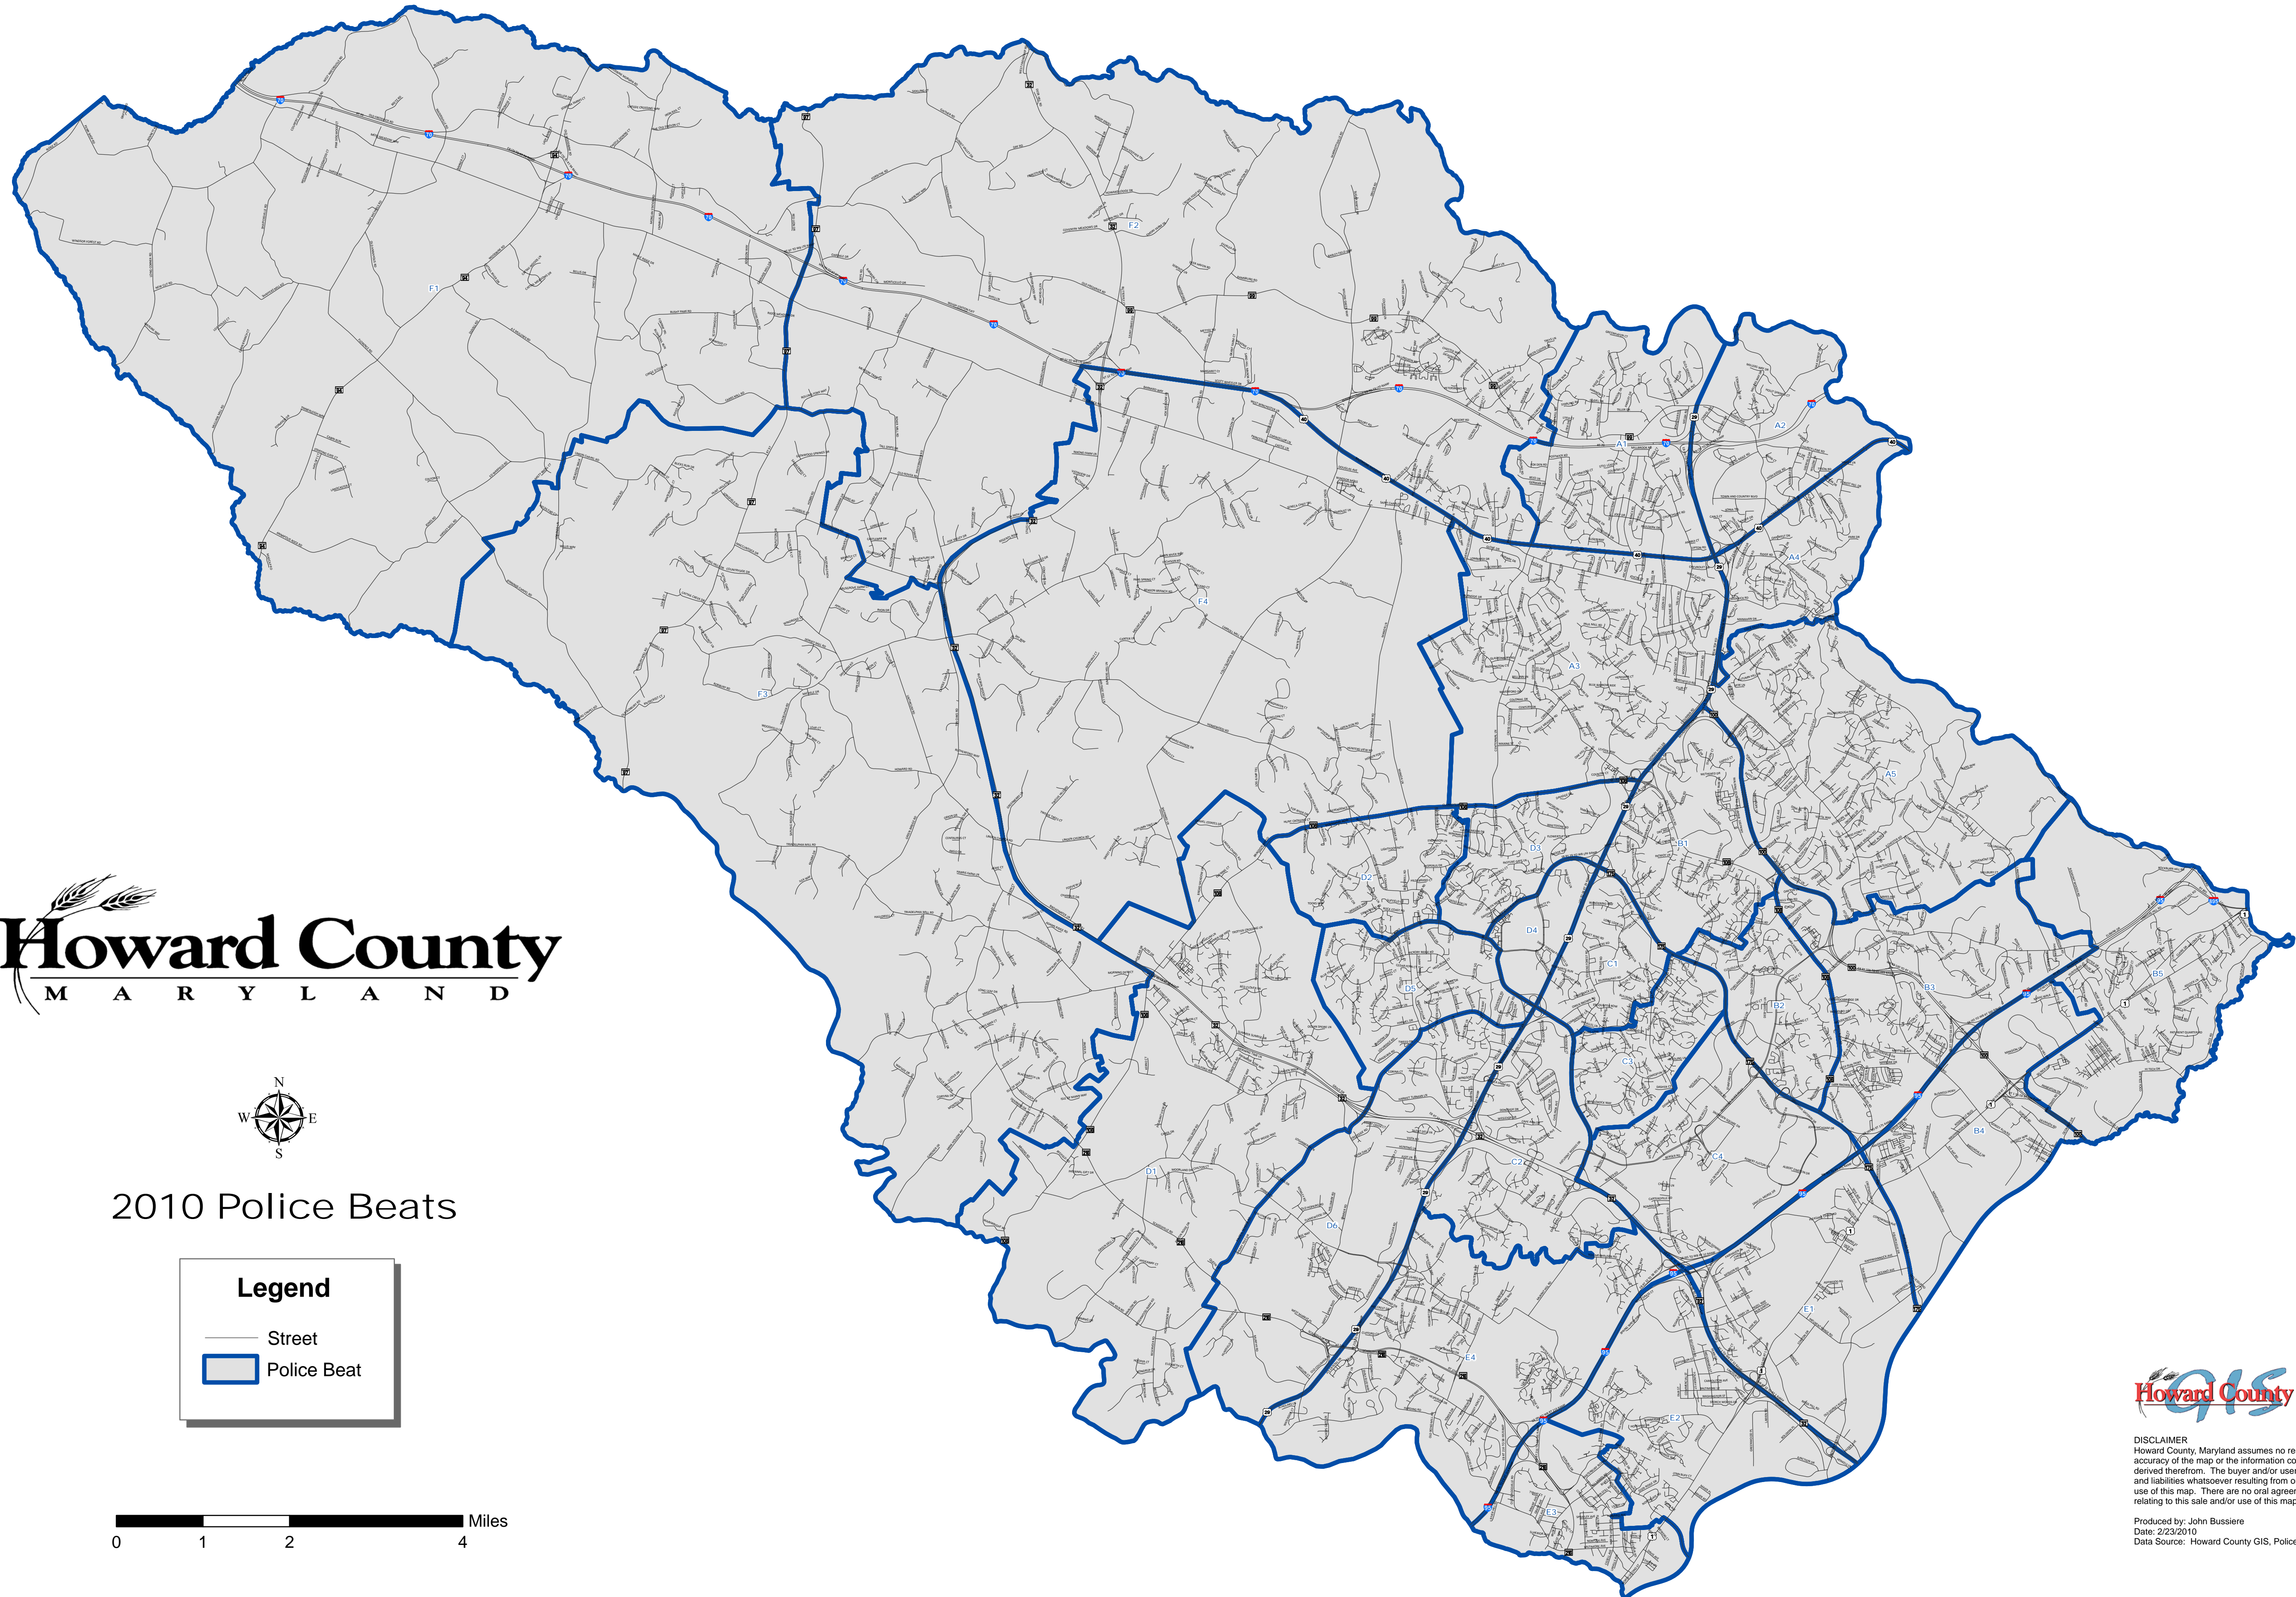

Howard County

M A R Y L A N D

2010 Police Beats

Legend

- Street
- Police Beat

Produced by: John Bussiere
Date: 2/23/2010
Data Source: Howard County GIS, Police