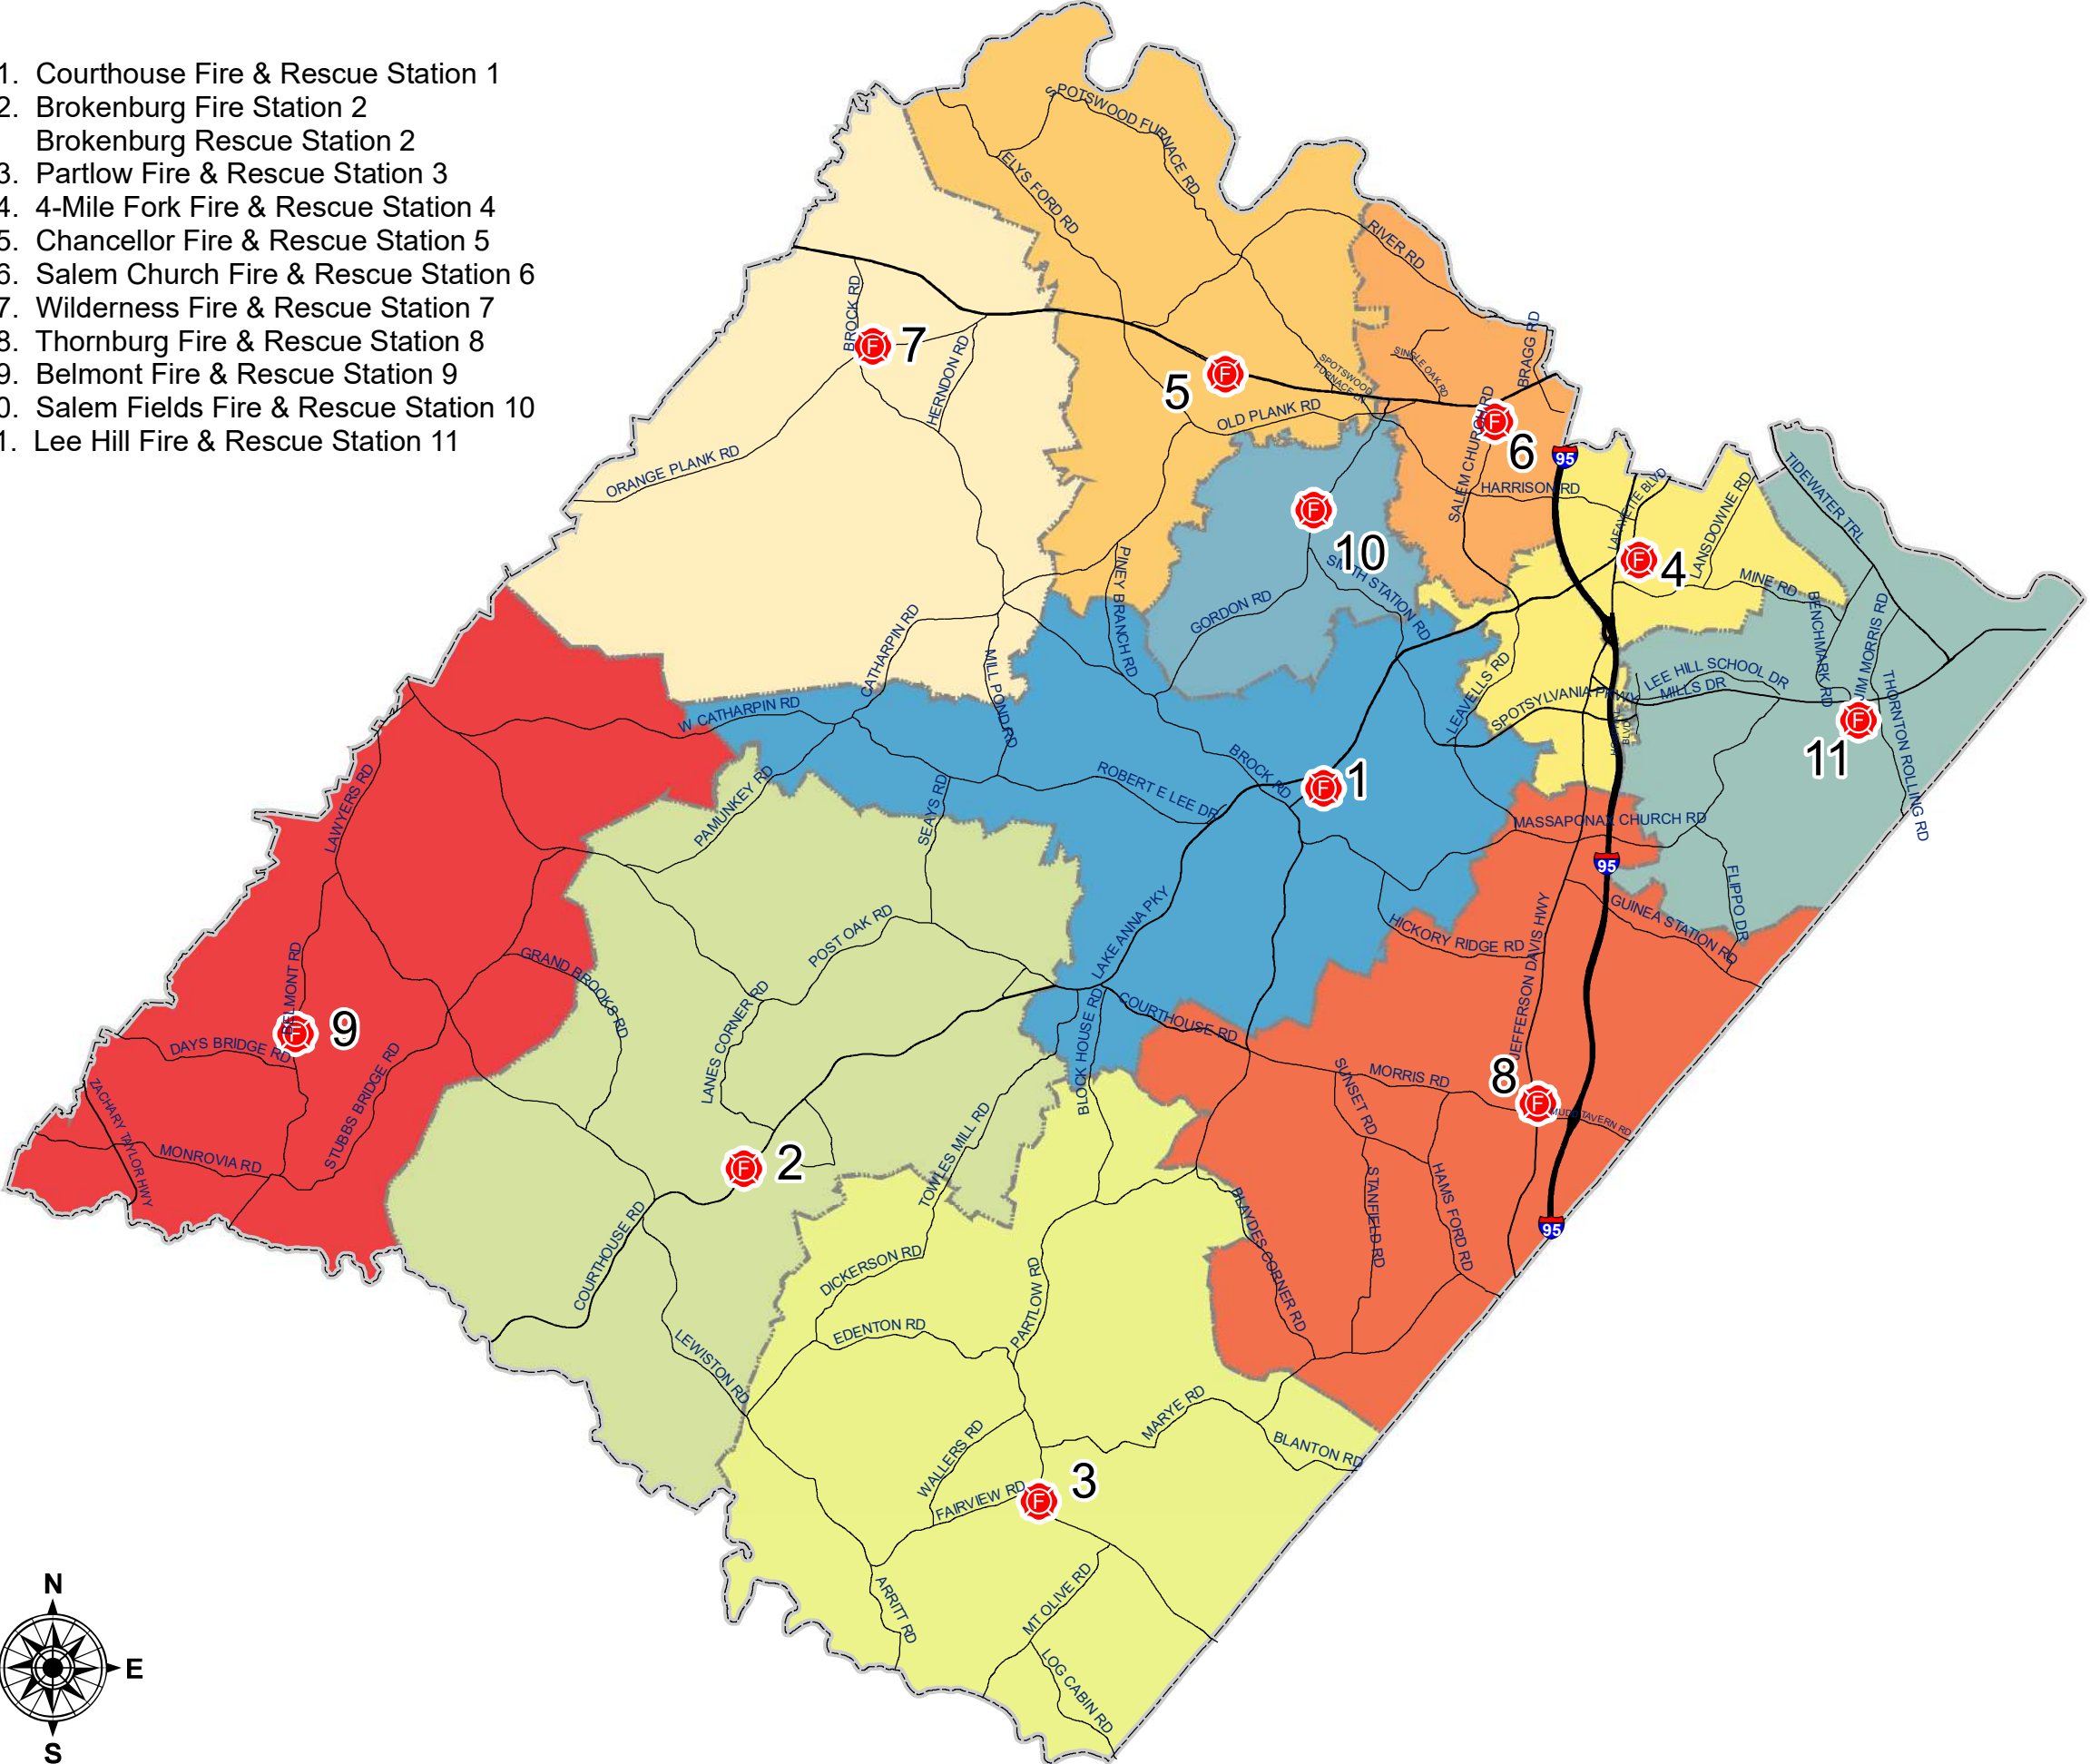

Spotsylvania County Fire/Rescue Stations First Response Zones

1. Courthouse Fire & Rescue Station 1
2. Brokenburg Fire Station 2
Brokenburg Rescue Station 2
3. Partlow Fire & Rescue Station 3
4. 4-Mile Fork Fire & Rescue Station 4
5. Chancellor Fire & Rescue Station 5
6. Salem Church Fire & Rescue Station 6
7. Wilderness Fire & Rescue Station 7
8. Thornburg Fire & Rescue Station 8
9. Belmont Fire & Rescue Station 9
10. Salem Fields Fire & Rescue Station 10
11. Lee Hill Fire & Rescue Station 11

Legend

FREM Stations with First Response Zones

 Existing Fire/Rescue Station[^]

[^]Symbology includes corresponding First Response Zones for each of the existing fire/rescue stations. The entire County has First Response Zone coverage.

Map Approved: December 14, 2021