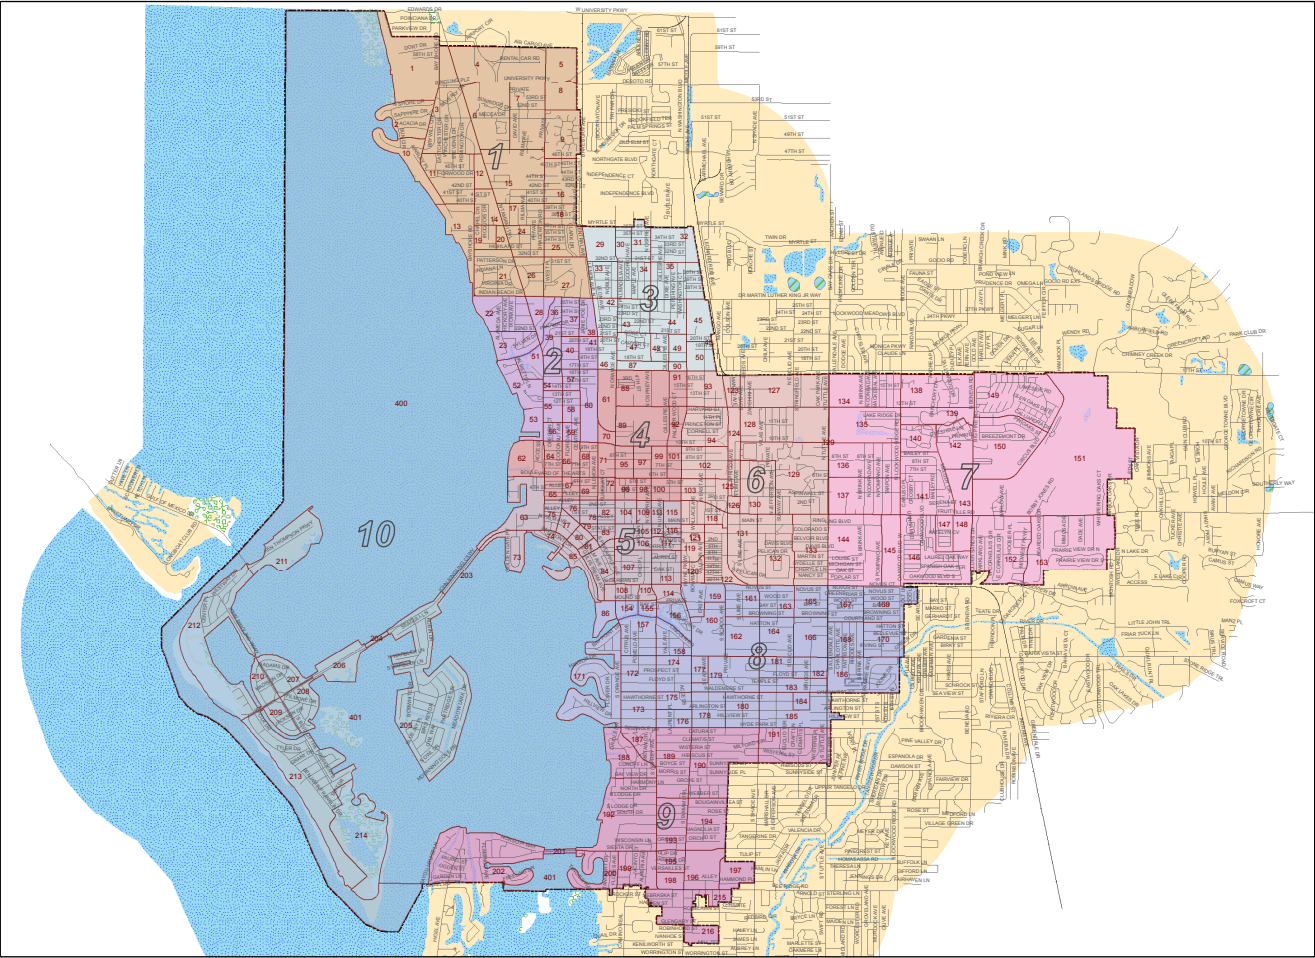

Sarasota Police Department
Report Zones

Legend

- Report Zones
- **Patrol Zones**
- 1
- 2
- 3
- 4
- 5
- 6
- 7
- 8
- 9
- 10
- Streets
- City Limit
- Railways