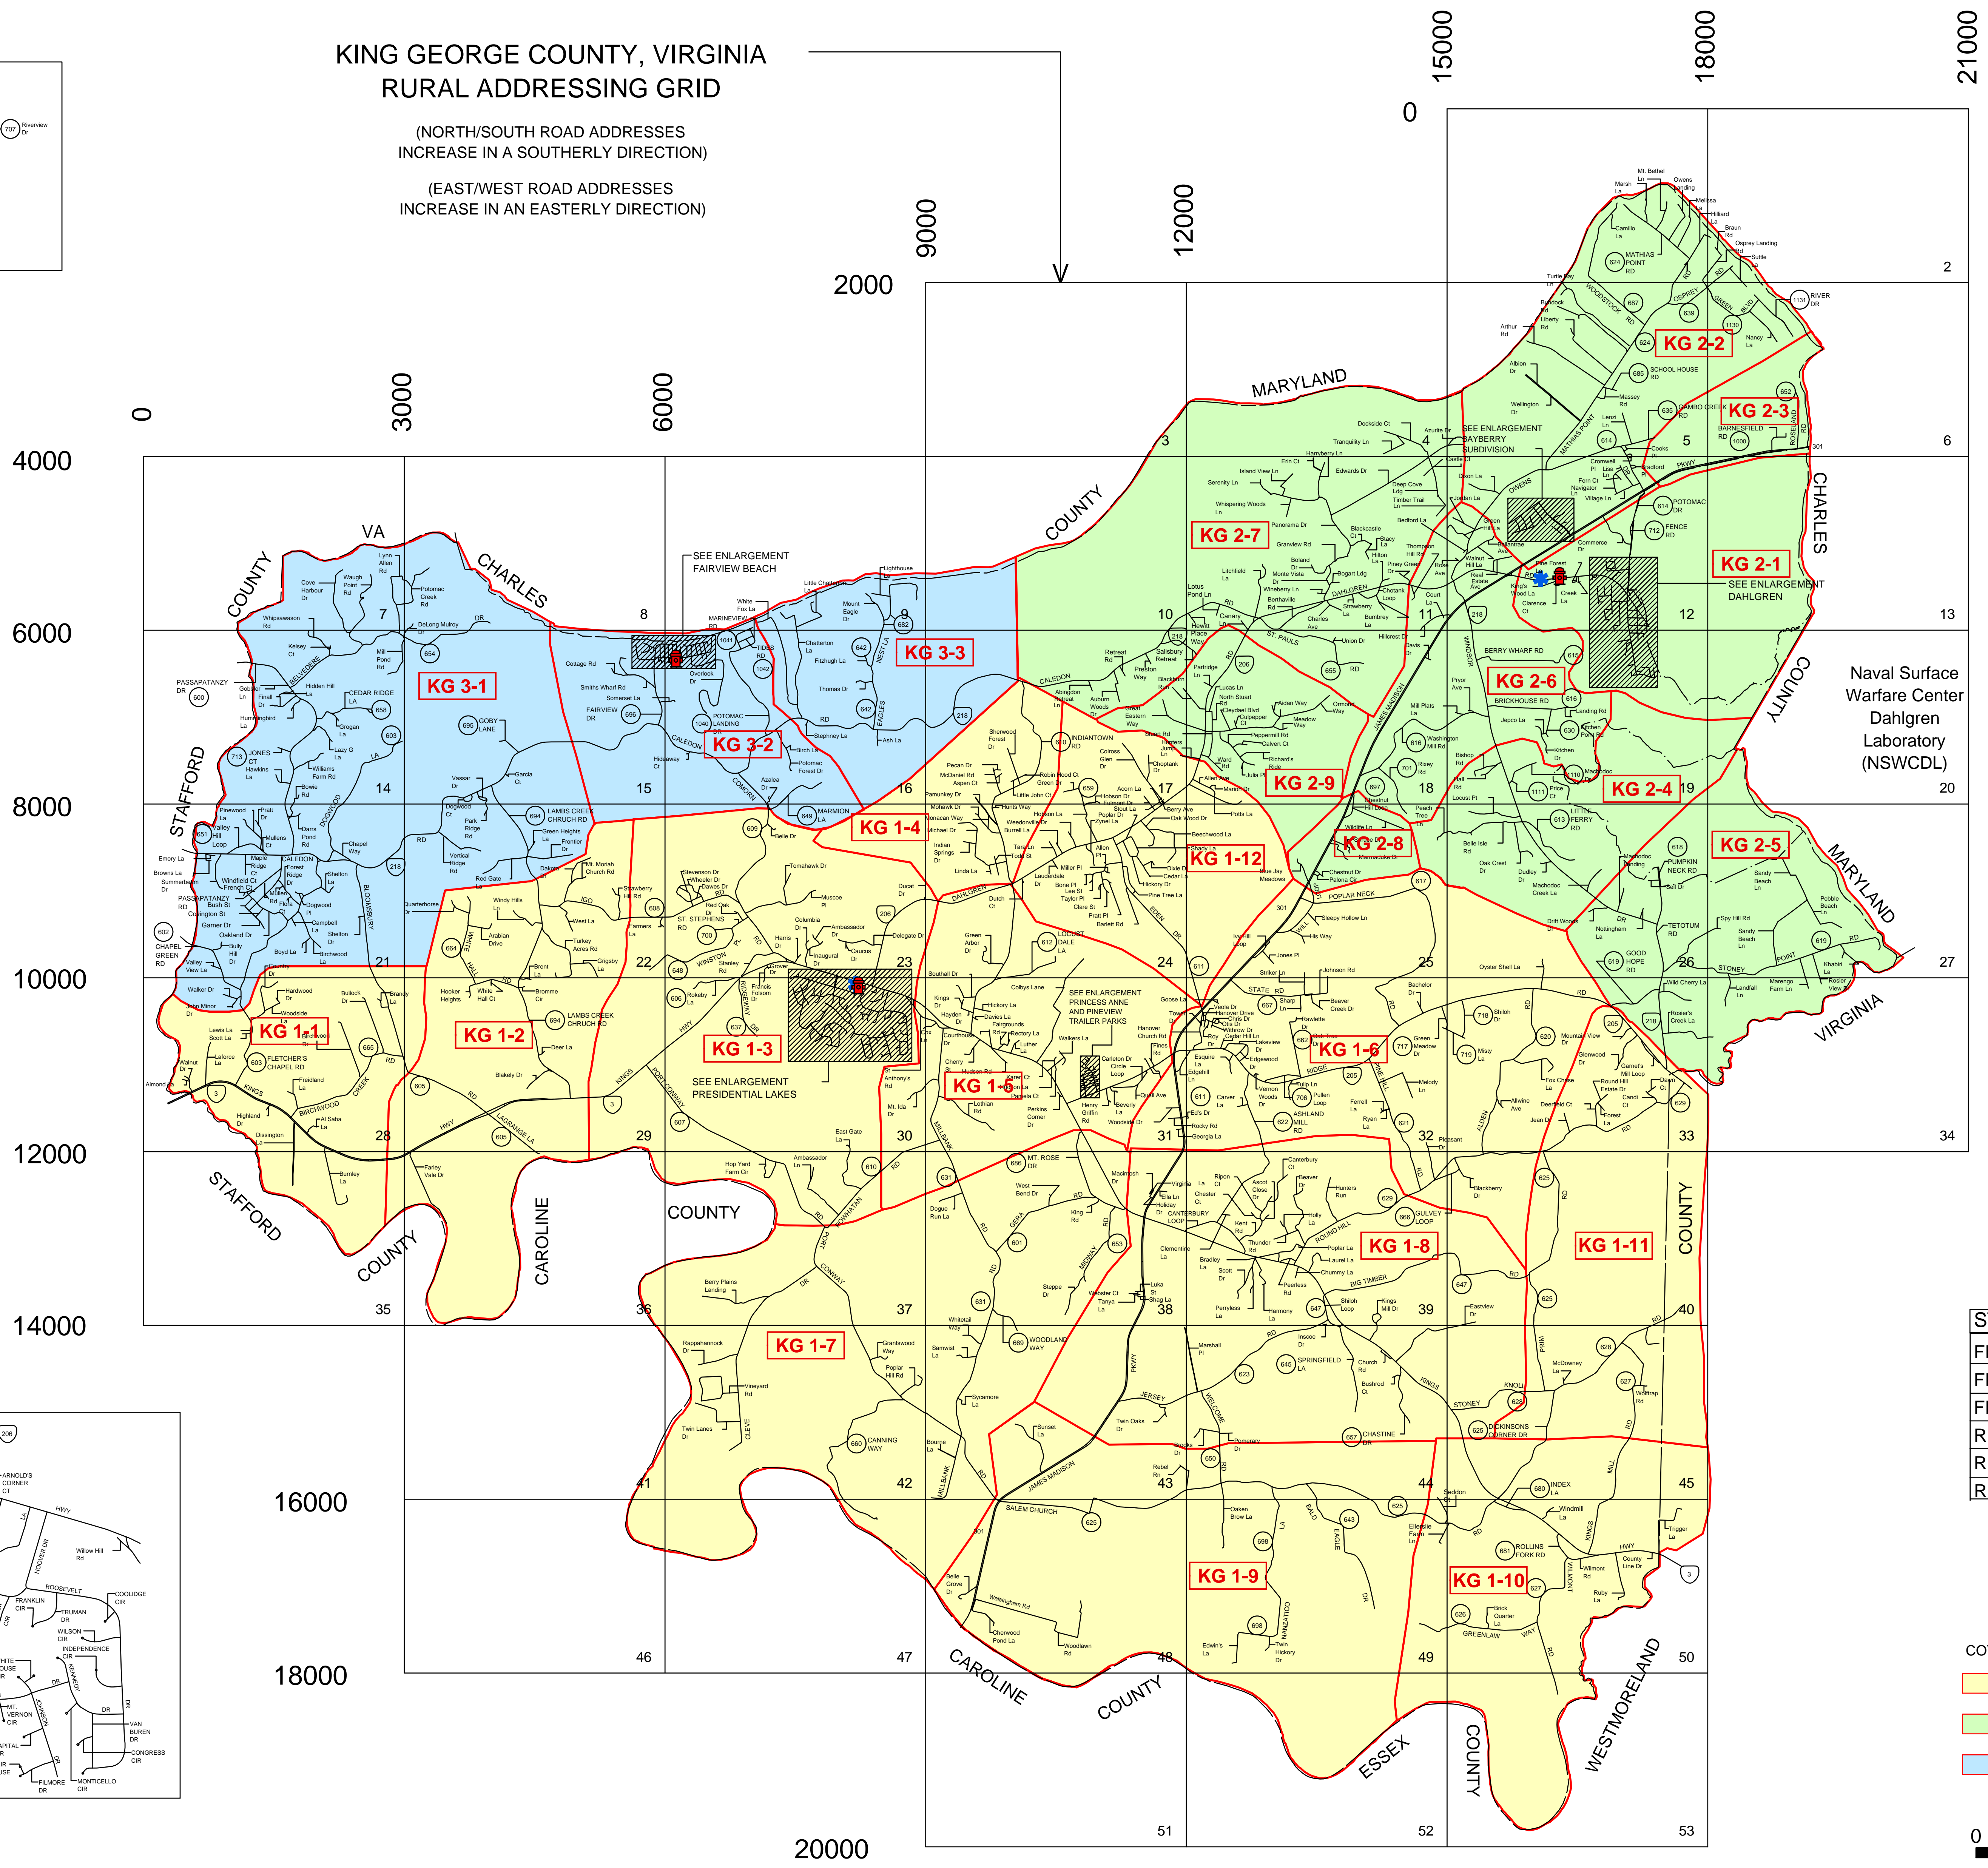

# KING GEORGE COUNTY, VIRGINIA RURAL ADDRESSING GRID

(NORTH/SOUTH ROAD ADDRESSES  
INCREASE IN A SOUTHERLY DIRECTION)  
  
(EAST/WEST ROAD ADDRESSES  
INCREASE IN AN EASTERLY DIRECTION)

### LEGEND

- HIGHWAY ROUTE SIGNS
- 301 U.S. HIGHWAY
  - 3 VA PRIMARY HIGHWAY
  - 603 VA SECONDARY HIGHWAY

- BOUNDARIES
- STATE LINE
  - COUNTY LINE
  - PARK LINE

STATION	AREA (sq. FT)
FIRE CO.1	8,240
FIRE CO.2	3,760
FIRE CO.3	6,260
RESCUE NO.1	4,250
RESCUE NO.2	2,350
RESCUE NO.2 SHED	2,320

### KING GEORGE COUNTY VIRGINIA

- COVERAGE AREAS
- ZONE 1
  - ZONE 2
  - ZONE 3
- STATION TYPE
- FIRE STATION
  - RESCUE STATION