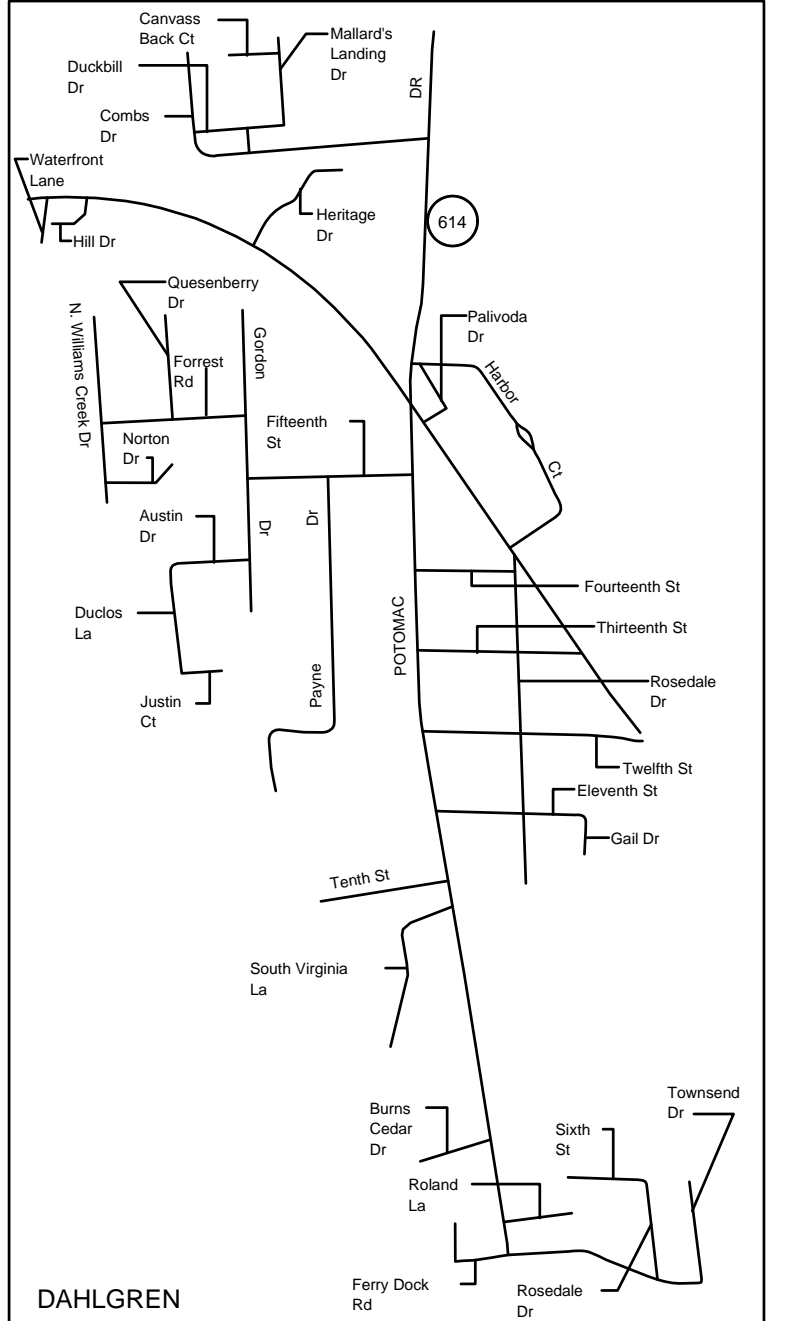

# KING GEORGE COUNTY, VIRGINIA RURAL ADDRESSING GRID

(NORTH/SOUTH ROAD ADDRESSES  
INCREASE IN A SOUTHERLY DIRECTION)  
  
(EAST/WEST ROAD ADDRESSES  
INCREASE IN AN EASTERLY DIRECTION)

### LEGEND

- HIGHWAY ROUTE SIGNS
- 301 U.S. HIGHWAY
  - 3 VA PRIMARY HIGHWAY
  - 603 VA SECONDARY HIGHWAY

- BOUNDARIES
- STATE LINE
  - COUNTY LINE
  - PARK LINE

STATION	AREA (sq. FT)
FIRE CO.1	8,240
FIRE CO.2	3,760
FIRE CO.3	6,260
RESCUE NO.1	4,250
RESCUE NO.2	2,350
RESCUE NO.2 SHED	2,320

### KING GEORGE COUNTY VIRGINIA

- COVERAGE AREAS
- ZONE 1
  - ZONE 2
  - ZONE 3
- STATION TYPE
- FIRE STATION
  - RESCUE STATION