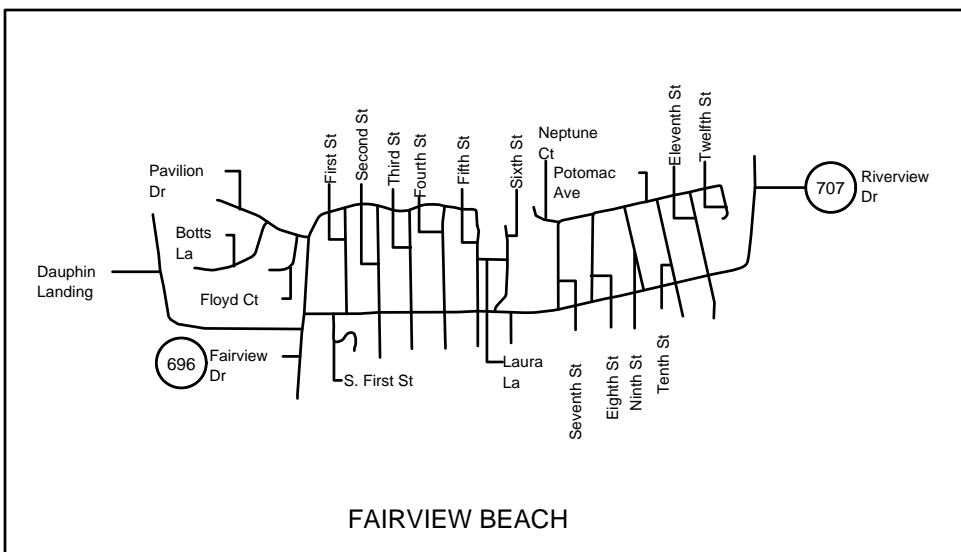

# KING GEORGE COUNTY, VIRGINIA RURAL ADDRESSING GRID

(NORTH/SOUTH ROAD ADDRESSES  
INCREASE IN A SOUTHERLY DIRECTION)  
  
(EAST/WEST ROAD ADDRESSES  
INCREASE IN AN EASTERLY DIRECTION)

### LEGEND

- HIGHWAY ROUTE SIGNS
- 301 U.S. HIGHWAY
  - 3 VA PRIMARY HIGHWAY
  - 603 VA SECONDARY HIGHWAY

- BOUNDARIES
- STATE LINE
  - COUNTY LINE
  - PARK LINE

STATION	AREA (sq. FT)
FIRE CO.1	8,240
FIRE CO.2	3,760
FIRE CO.3	6,260
RESCUE NO.1	4,250
RESCUE NO.2	2,350
RESCUE NO.2 SHED	2,320

### KING GEORGE COUNTY VIRGINIA

- COVERAGE AREAS
- ZONE 1
  - ZONE 2
  - ZONE 3
- STATION TYPE
- FIRE STATION
  - RESCUE STATION