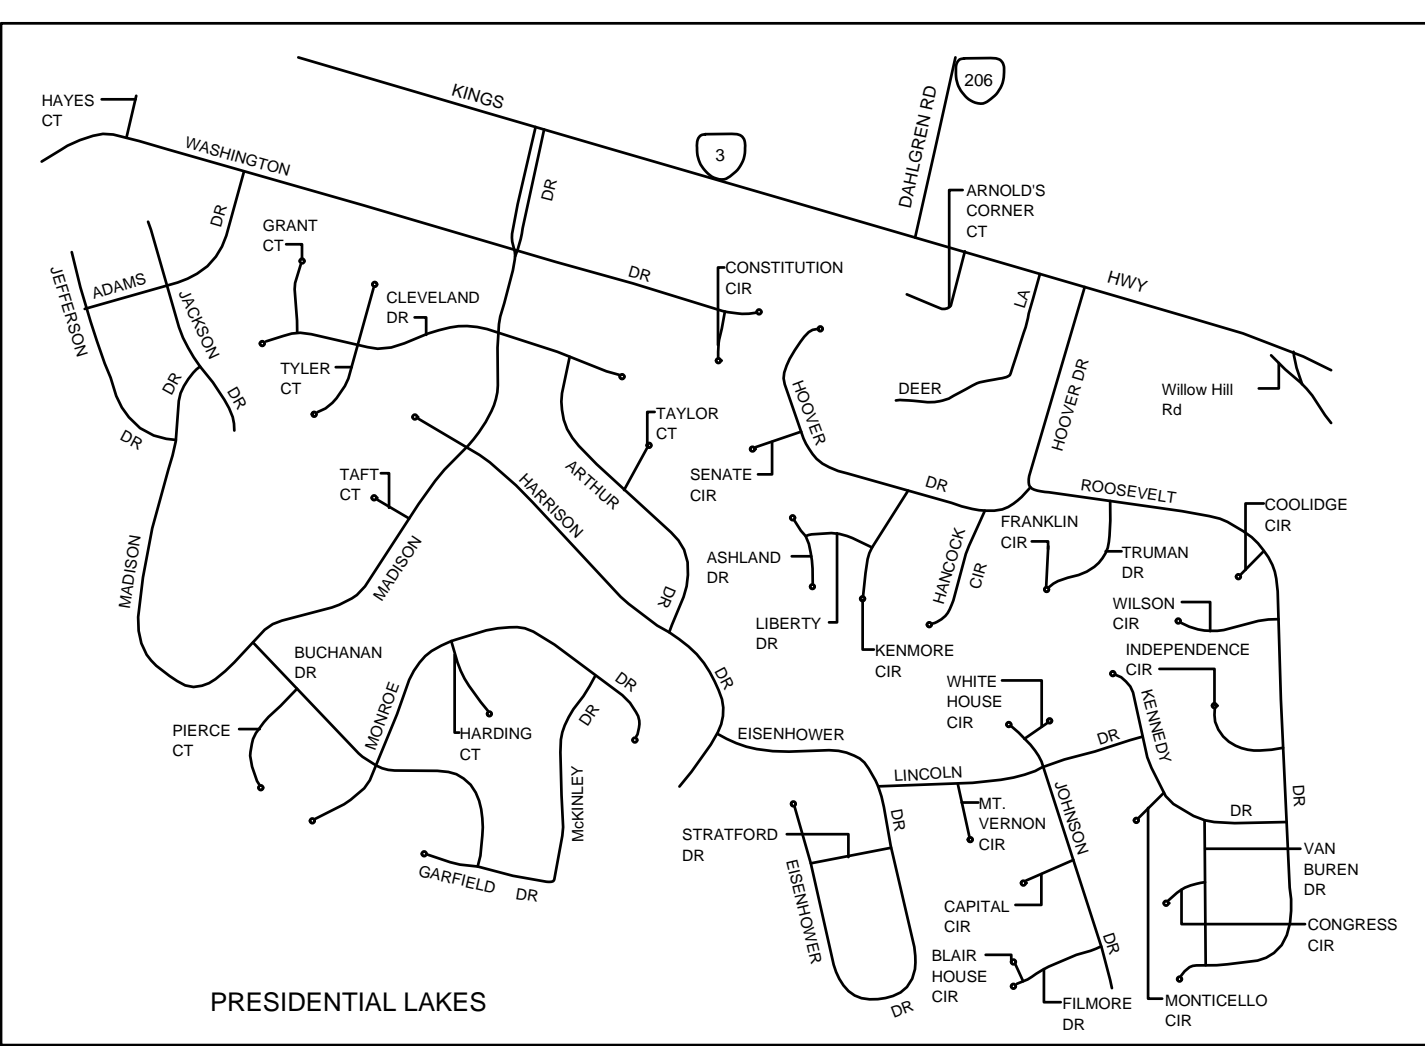

# KING GEORGE COUNTY, VIRGINIA RURAL ADDRESSING GRID

(NORTH/SOUTH ROAD ADDRESSES  
INCREASE IN A SOUTHERLY DIRECTION)  
  
(EAST/WEST ROAD ADDRESSES  
INCREASE IN AN EASTERLY DIRECTION)

### LEGEND

- HIGHWAY ROUTE SIGNS
- 301 U.S. HIGHWAY
  - 3 VA PRIMARY HIGHWAY
  - 603 VA SECONDARY HIGHWAY

- BOUNDARIES
- STATE LINE
  - COUNTY LINE
  - PARK LINE

STATION	AREA (sq. FT)
FIRE CO.1	8,240
FIRE CO.2	3,760
FIRE CO.3	6,260
RESCUE NO.1	4,250
RESCUE NO.2	2,350
RESCUE NO.2 SHED	2,320

### KING GEORGE COUNTY VIRGINIA

- COVERAGE AREAS
- ZONE 1
  - ZONE 2
  - ZONE 3
- STATION TYPE
- FIRE STATION
  - RESCUE STATION