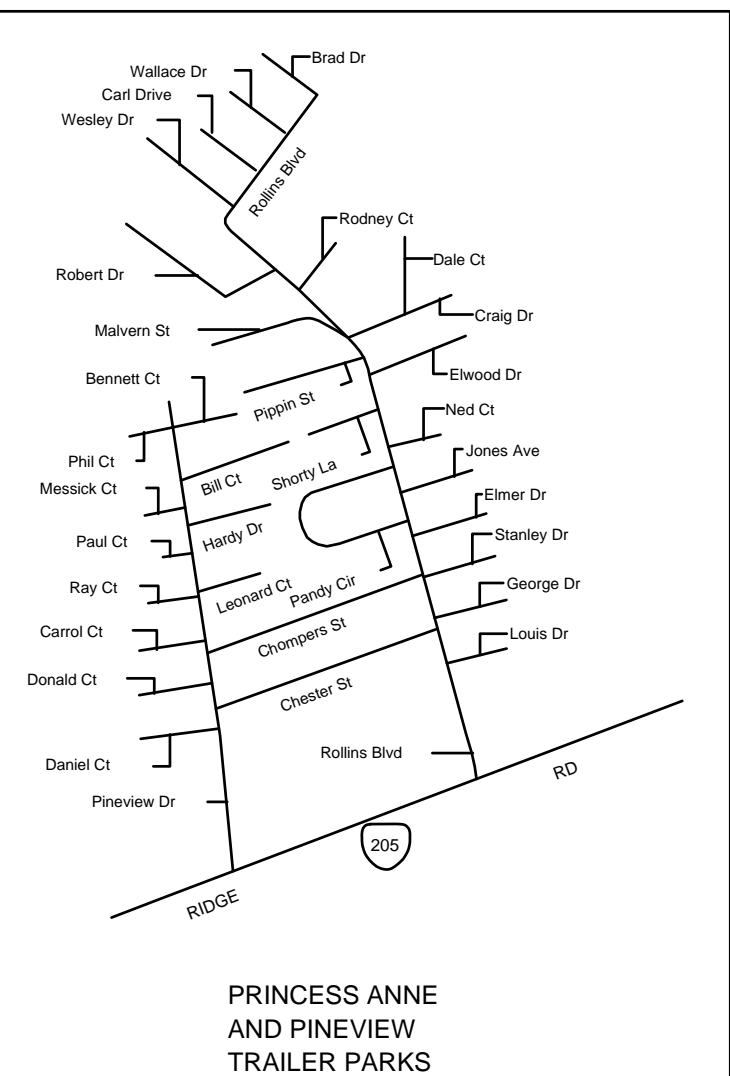

# KING GEORGE COUNTY, VIRGINIA RURAL ADDRESSING GRID

(NORTH/SOUTH ROAD ADDRESSES  
INCREASE IN A SOUTHERLY DIRECTION)  
  
(EAST/WEST ROAD ADDRESSES  
INCREASE IN AN EASTERLY DIRECTION)

### LEGEND

- HIGHWAY ROUTE SIGNS
- 301 U.S. HIGHWAY
  - 3 VA PRIMARY HIGHWAY
  - 603 VA SECONDARY HIGHWAY

- BOUNDARIES
- STATE LINE
  - COUNTY LINE
  - PARK LINE

STATION	AREA (sq. FT)
FIRE CO.1	8,240
FIRE CO.2	3,760
FIRE CO.3	6,260
RESCUE NO.1	4,250
RESCUE NO.2	2,350
RESCUE NO.2 SHED	2,320

### KING GEORGE COUNTY VIRGINIA

- COVERAGE AREAS
- ZONE 1
  - ZONE 2
  - ZONE 3
- STATION TYPE
- FIRE STATION
  - RESCUE STATION