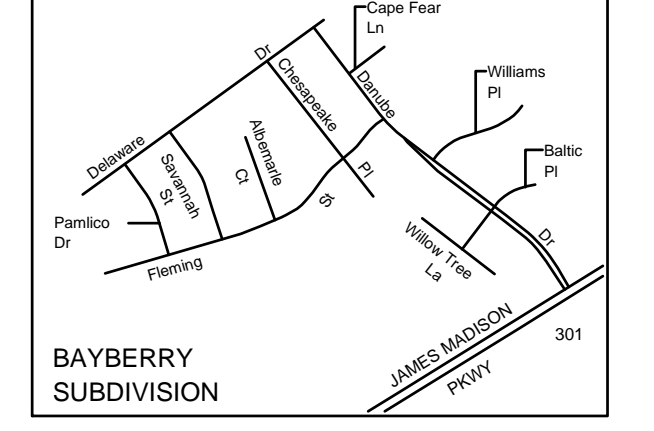

# KING GEORGE COUNTY, VIRGINIA RURAL ADDRESSING GRID

(NORTH/SOUTH ROAD ADDRESSES  
INCREASE IN A SOUTHERLY DIRECTION)  
  
(EAST/WEST ROAD ADDRESSES  
INCREASE IN AN EASTERLY DIRECTION)

### LEGEND

- HIGHWAY ROUTE SIGNS
- 301 U.S. HIGHWAY
  - 3 VA PRIMARY HIGHWAY
  - 603 VA SECONDARY HIGHWAY

- BOUNDARIES
- STATE LINE
  - COUNTY LINE
  - PARK LINE

STATION	AREA (sq. FT)
FIRE CO.1	8,240
FIRE CO.2	3,760
FIRE CO.3	6,260
RESCUE NO.1	4,250
RESCUE NO.2	2,350
RESCUE NO.2 SHED	2,320

### KING GEORGE COUNTY VIRGINIA

- COVERAGE AREAS
- ZONE 1
  - ZONE 2
  - ZONE 3
- STATION TYPE
- FIRE STATION
  - RESCUE STATION